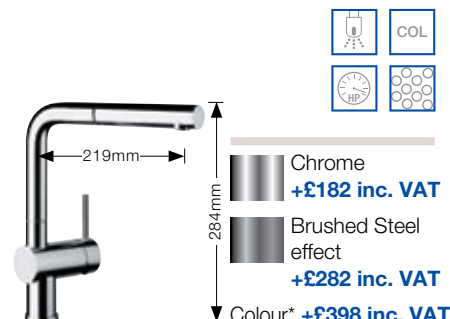

1. **BLANCO LINUS-S PK3650**
2. Pull out handset.
   - Available in Chrome and Silgranit® colours.
   - High pressure supply only, minimum 1.5 bar.
3. *For Silgranit® colours see page 68.