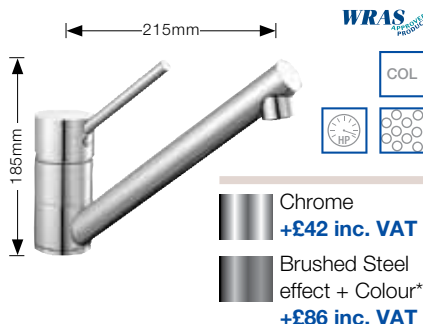

### BLANCO BELLA PK3400

- Twin ceramic-look levers.
- Suitable for low pressure systems, minimum 0.3 bar.

- Chrome **+£42 inc. VAT**
- Brushed Steel effect + Colour\* **+£86 inc. VAT**