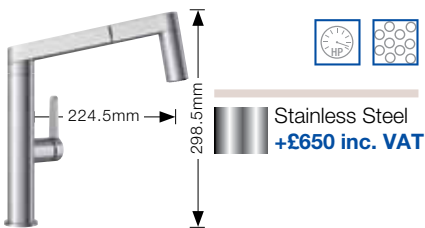

BLANCO PANERA-S PK3124 **NEW**

- Design mixer tap with innovative pull out spray control.
- Change from clear jet to spray jet with one button
- High pressure supply only, minimum 0.5 bar.