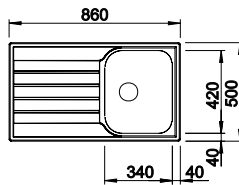

BLANCO LIVIT 45 S SALTO 18/10 Stainless Steel sink and Chrome tap

Cut Out Size: 842mm x 482mm x 15mm corner radii
Bowl Depth: 155mm Cabinet Size: 450mm

ORDER CODE:
ALA6268

£268
INCL. VAT
SAVE OVER
£150

Also included in the pack price