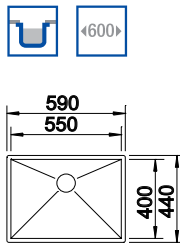

BLANCO QUARTA 550-U Bowl 18/10 Stainless Steel bowl and Chrome tap