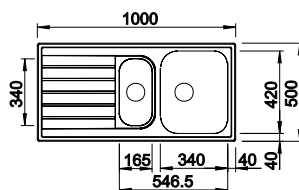

BLANCO LIVIT 6 S 18/10 Stainless Steel sink and Chrome tap

Cut Out Size: 982mm x 482mm x 15mm corner radii
Bowl Depth: 155/130mm Cabinet Size: 600mm

ORDER CODE:
ALA6269

£398
INCL. VAT
SAVE OVER
£150

Also included in the pack price