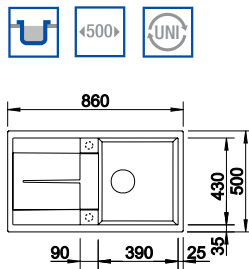

BLANCO METRA 5 S SILGRANIT® PuraDur® sink and Chrome tap

Cut Out Size: 840mm x 480mm x 15mm corner radii
Bowl Depth: 190mm Cabinet Size: 500mm

ORDER CODE:
ALA8235+COL

£522
INCL. VAT
SAVE OVER £150

Also included in the pack price

TAP BLANCO ARTI PK4552CH WASTE BFK003
Upgrade to your ideal tap, full range pages 64 to 69