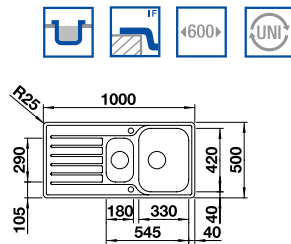

BLANCO LANTOS 6 S-IF 18/10 Stainless Steel sink and Chrome tap

Cut Out Size: 976mm x 476mm x 15mm corner radii
Bowl Depth: 160/130mm Cabinet Size: 600mm

Also included in the pack price

TAP BLANCO ARTI PK4552CH WASTE BFK003
Upgrade to your ideal tap, full range pages 64 to 69

ORDER CODE:
ALA6330
£448
INCL. VAT
SAVE OVER
£100