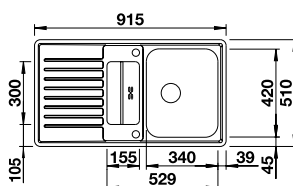

BLANCO CLASSIC Pro 5 S-IF 18/10 Stainless Steel sink and Chrome tap **NEW**

Cut Out Size: 894mm x 489mm x 15mm corner radii
Bowl Depth: 170mm Cabinet Size: 500mm

Also included in the pack price