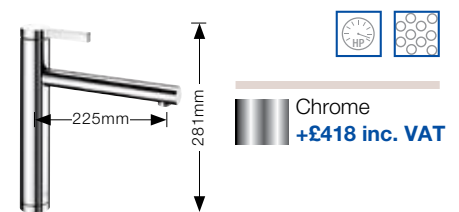

**BLANCO CULINA-S PK4800 NEW**

- Designer tap with magnetic handset featuring flow or spray rinse.
- High pressure supply only, minimum 1.0 bar.

Chrome  
+£380 inc. VAT

**BLANCO FILTRA PRO PK4650 NEW**

- Cruciform monobloc quarter turn mixer tap.
- Isolated filter water supply.
- Long reach spout.
- High pressure supply only, minimum 0.5 bar.