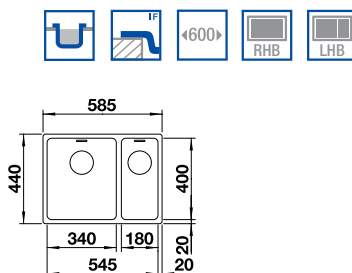

BLANCO ANDANO 340/180-IF 18/10 Stainless Steel sink and Chrome tap

Cut Out Size: 575mm x 430mm x 15mm corner radii
Bowl Depth: 190/130mm Cabinet Size: 600mm

ORDER CODE:
ALA7302L/ALA7302R

£698
INCL. VAT
SAVE OVER
£150

Also included in the pack price

TAP BLANCO ARTI PK4552CH WASTE BFK003
Upgrade to your ideal tap, full range pages 64 to 69