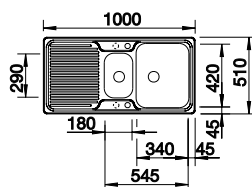

BLANCO CLASSIC 6 S 18/10 Stainless Steel sink and Chrome tap **NEW**

Cut Out Size: 982mm x 492mm x 15mm corner radii
Bowl Depth: 175/130mm Cabinet Size: 600mm

Also included in the pack price