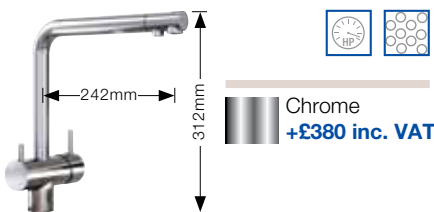

Chrome
+£380 inc. VAT

BLANCO FILTRA PRO PK4650 NEW

- Cruciform monobloc quarter turn mixer tap.
- Isolated filter water supply.
- Long reach spout.
- High pressure supply only, minimum 0.5 bar.