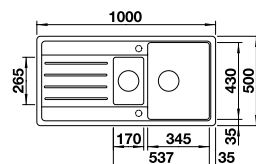

BLANCO LEGRA 6 S SILGRANIT® sink and Chrome tap **NEW**

Cut Out Size: 980mm x 480mm x 15mm corner radii
Bowl Depth: 190mm Cabinet Size: 600mm

Also included in the pack price