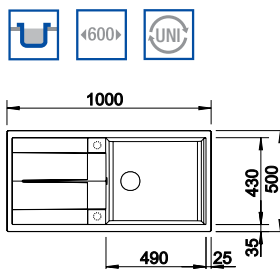

BLANCO METRA XL 6 S SILGRANIT® PuraDur® sink and Chrome tap

Cut Out Size: 980mm x 480mm x 15mm corner radii
Bowl Depth: 190mm Cabinet Size: 600mm

ORDER CODE:
ALA8262+COL

£508
INCL. VAT
SAVE OVER £150

Also included in the pack price

TAP BLANCO ARTI PK4552CH WASTE BFK003
Upgrade to your ideal tap, full range pages 64 to 69