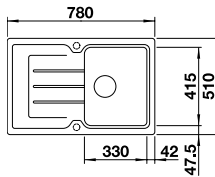

## BLANCO CLASSIC NEO 45 S SILGRANIT® PuraDur® sink and Chrome tap

Cut Out Size: 760mm x 490mm x 15mm corner radii  
Bowl Depth: 190mm Cabinet Size: 450mm

ORDER CODE:  
ALA8335+COL

**£480**  
INCL. VAT  
SAVE OVER  
**£100**