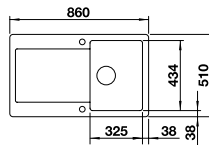

BLANCO IDENTO 45 S Ceramic sink and Chrome tap **NEW**