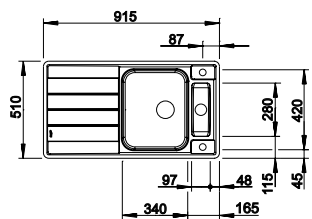

BLANCO AXIS III 5 S-IF 18/10 Stainless Steel sink and Chrome tap **NEW**

Cut Out Size: 894mm x 489mm x 15mm corner radii
Bowl Depth: 175/60mm Cabinet Size: 500mm

Also included in the pack price