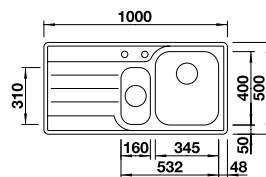

BLANCO MEDIAN 6 S-IF 18/10 Stainless Steel sink and Chrome tap

Cut Out Size: 976mm x 476mm x 15mm corner radii
Bowl Depth: 190/130mm Cabinet Size: 600mm

Also included in the pack price