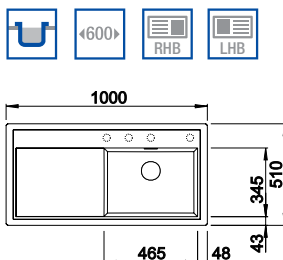

BLANCO ZENAR XL 6 S SILGRANIT® PuraDur® sink and Chrome tap

Cut Out Size: 980mm x 490mm x 15mm corner radii
Bowl Depth: 190mm Cabinet Size: 600mm

Also included in the pack price

TAP BLANCO ARTI PK4552CH WASTE BFK003
Upgrade to your ideal tap, full range pages 64 to 69

ORDER CODE:
ALA9306L+COL/
ALA9306R+COL

£586

INCL. VAT
**SAVE OVER
£150**