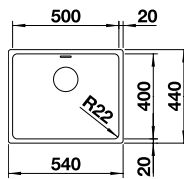

BLANCO ANDANO 500-U Bowl 18/10 Stainless Steel bowl and Chrome tap