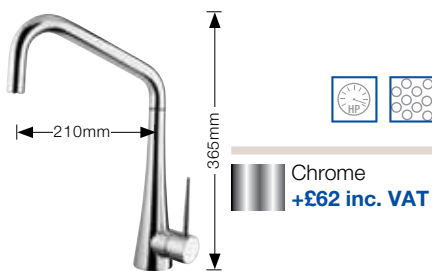

Chrome
+£62 inc. VAT

BLANCO SPIRE PK3030

- High arch spout.
- Single lever side control.
- High pressure supply only, minimum 1.0 bar.