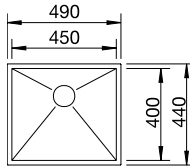

## BLANCO QUARTA 450-U Bowl 18/10 Stainless Steel bowl and Chrome tap **NEW**

Bowl Depth: 175mm Cabinet Size: 500mm

Also included in the pack price

**TAP** BLANCO ARTI PK4552CH **WASTE** BFK003  
Upgrade to your ideal tap, full range pages 64 to 69