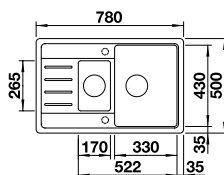

BLANCO LEGRA 6 S COMPACT SILGRANIT® sink and Chrome tap **NEW**

Cut Out Size: 760mm x 480mm x 15mm corner radii
Bowl Depth: 190mm Cabinet Size: 600mm

Also included in the pack price