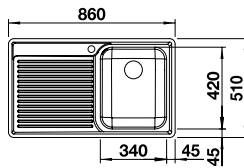

## BLANCO CLASSIC 45 S-IF 18/10 Stainless Steel sink and Chrome tap

Cut Out Size: 839mm x 489mm x 15mm corner radii  
Bowl Depth: 175mm Cabinet Size: 450mm

Also included in the pack price

**TAP** BLANCO ARTI PK4552CH **WASTE** BFK003  
Upgrade to your ideal tap, full range pages 64 to 69