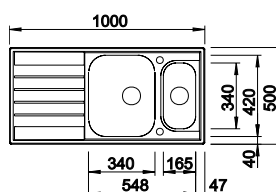

BLANCO LIVIT 6 S CENTRIC 18/10 Stainless Steel sink and Chrome tap **NEW**

Cut Out Size: 982mm x 482mm x 15mm corner radii
Bowl Depth: 160/137mm Cabinet Size: 600mm

ORDER CODE:
ALA6586

£434
INCL. VAT
SAVE OVER
£150

Also included in the pack price