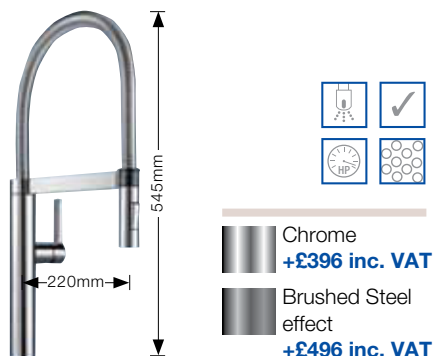

Chrome
+£396 inc. VAT
Brushed Steel effect
+£496 inc. VAT

BLANCO CULINA-S PK4800 NEW

- Designer tap with magnetic handset featuring flow or spray rinse.
- High pressure supply only, minimum 1.0 bar.