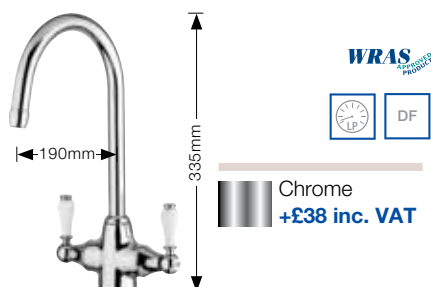

- Chrome **+£38 inc. VAT**

BLANCO BELLA PK3400

- Twin ceramic-look levers.
- Suitable for low pressure systems, minimum 0.3 bar.