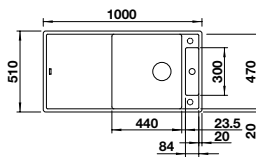

BLANCO AXIA III XL 6 S SILGRANIT® PuraDur® sink and Chrome tap **NEW**

Cut Out Size: 980mm x 490mm x 15mm corner radii
Bowl Depth: 190/40mm Cabinet Size: 600mm

ORDER CODE:
ALA8573+COL

£746
INCL. VAT
SAVE OVER
£150

Also included in the pack price