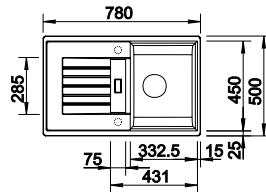

## BLANCO ZIA 45 S SILGRANIT® PuraDur® sink and Chrome tap **NEW**

Cut Out Size: 760mm x 480mm x 15mm corner radii  
Bowl Depth: 190mm Cabinet Size: 450mm

ORDER CODE:  
ALA8587+COL  
**£446**  
INCL. VAT  
**SAVE OVER  
£150**