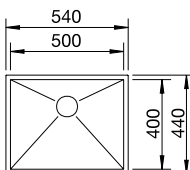

BLANCO QUARTA 500-U Bowl 18/10 Stainless Steel bowl and Chrome tap