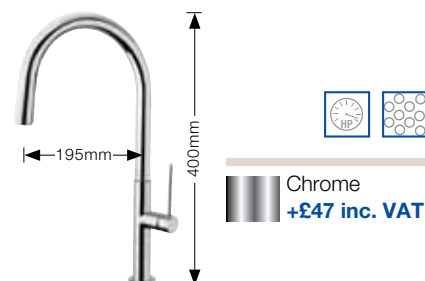

- Chrome **+£47 inc. VAT**

BLANCO TRIM PK1500

- Slim style, tall swan neck spout.
- High pressure supply only, minimum 1.0-1.5 bar.