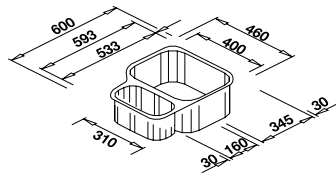

## BLANCO SUPREME 533-U Bowls 18/10 Stainless Steel bowl and Chrome tap

Bowl Depth: 170/130mm Cabinet Size: 600mm

ORDER CODE:  
UND7505L/UND7505R

**£412**  
INCL. VAT  
**SAVE OVER  
£150**

Also included in the pack price