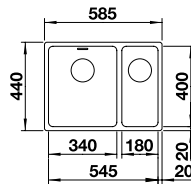

BLANCO ANDANO 340/180-U Bowls 18/10 Stainless Steel bowl and Chrome tap

ORDER CODE:
UND7544L/UND7544R

£598
INCL. VAT
SAVE OVER
£100