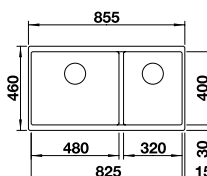

BLANCO SUBLINE 480/320-U Bowls SILGRANIT® PuraDur® bowl and Chrome tap