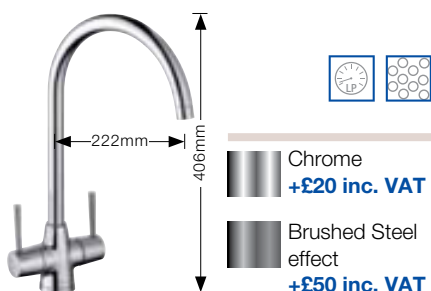

- Chrome **+£20 inc. VAT**
- Brushed Steel effect **+£50 inc. VAT**

BLANCO MAX PK5400

- High arch long reach spout.
- Suitable for low pressure systems, minimum 0.3 bar.