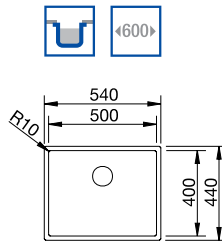

## BLANCO QUARTA TEN 500-U Bowl 18/10 Stainless Steel bowl and Chrome tap

10mm corner radii  
Bowl Depth: 190mm Cabinet Size: 600mm

ORDER CODE:  
UND6558  
**£470**  
INCL. VAT  
**SAVE OVER**  
**£150**