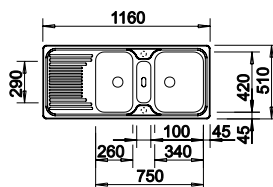

BLANCO CLASSIC 8 S SILGRANIT® sink and Chrome tap **NEW**

Cut Out Size: 1136mm x 486mm x 15mm corner radii
Bowl Depth: 190/190mm Cabinet Size: 800mm

Also included in the pack price

ORDER CODE:
ALA8591+COL
£488
INCL. VAT
SAVE OVER
£150