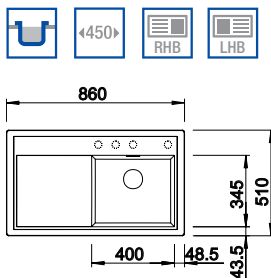

## BLANCO ZENAR 45 S SILGRANIT® PuraDur® sink and Chrome tap **NEW**

Cut Out Size: 840mm x 490mm x 15mm corner radii  
Bowl Depth: 190mm Cabinet Size: 450mm

Also included in the pack price

**TAP BLANCO ARTI PK4552CH WASTE BFK003**  
Upgrade to your ideal tap, full range pages 64 to 69