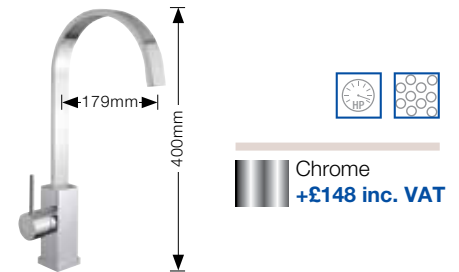

1. **BLANCO EMIR PK1645** **NEW**
2. Single side lever monobloc mixer tap.
   - High pressure supply only, minimum 1.0 bar.