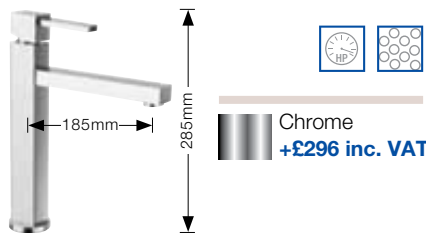

**BLANCO CUBIC MONO PK1350 NEW**

- Single lever mixer tap.
- High reach square spout.
- High pressure supply only, minimum 0.5 bar.

Chrome  
+£296 inc. VAT

**BLANCO CUBIC TOWER PK1265 NEW**

- Monobloc single lever mixer pivots on base ring.
- High pressure supply only, minimum 0.5 bar.