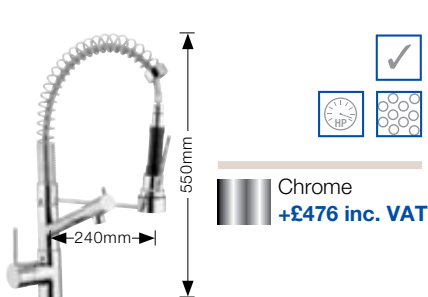

BLANCO Taps upgrades

All sinks sold in this brochure come with one of the **Standard range** of high quality chrome taps included in the price but make your kitchen more individual by upgrading to one of our **extensive Individual range** taps.

BLANCO MASTER-S BABY PK3075 **NEW**

- Professional style single lever tap with spray rinse.
- High pressure supply only, minimum 0.8 bar.