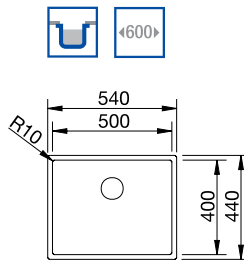

BLANCO
STEELART

Also included in the pack price

TAP BLANCO ARTI PK4552CH WASTE BFK003
Upgrade to your ideal tap, full range pages 64 to 69

ORDER CODE:
UND6534

£648
INCL. VAT
SAVE OVER
£160