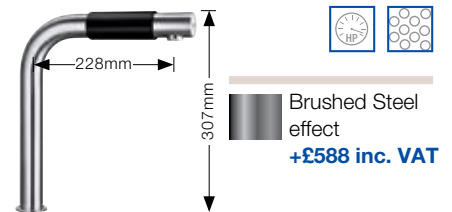

BLANCO SAGA PK2400 **NEW**

- Unique water control, move spout 'sleeve' control forward and backward to adjust flow, turn left to right to provide temperature
- High pressure supply only, minimum 1.0 bar.