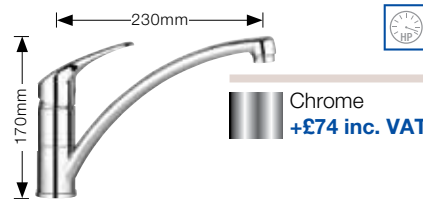

Chrome
+£74 inc. VAT

BLANCO BRAVON PK4200 NEW

- Single lever mixer tap.
- Top lever control.
- High pressure supply only, minimum 1.0 bar.