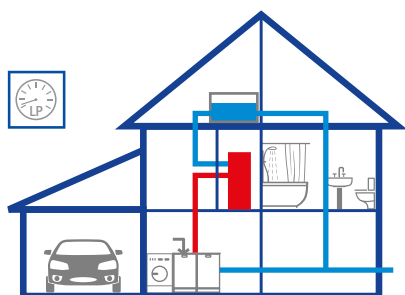

Low pressure (Gravity-fed system)

You have a cold water tank in your attic and a hot water tank in your airing cupboard. You should choose taps which state they are suitable for a low pressure system.