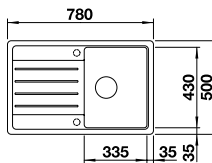

## BLANCO LEGRA 45 S SILGRANIT® sink and Chrome tap **NEW**

Cut Out Size: 760mm x 480mm x 15mm corner radii  
Bowl Depth: 190mm Cabinet Size: 450mm

Also included in the pack price

**TAP BLANCO ARTI PK4552CH WASTE BFK003**  
Upgrade to your ideal tap, full range pages 64 to 69