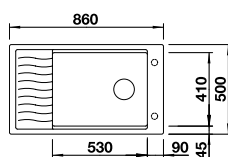

BLANCO ELON XL 8 S SILGRANIT® PuraDur® sink and Chrome tap **NEW**