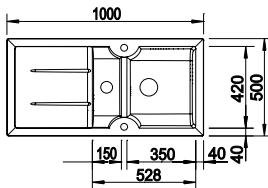

## BLANCO IDESSA 6 S Ceramic sink and Chrome tap

Crystal White only

Cut Out Size: 977mm x 478mm x 15mm corner radii  
Bowl Depth: 185/100mm Cabinet Size: 600mm

ORDER CODE:  
ALA9290CWL or R/  
ALA8290+COL  
**£748**  
INCL. VAT  
**SAVE OVER**  
**£150**