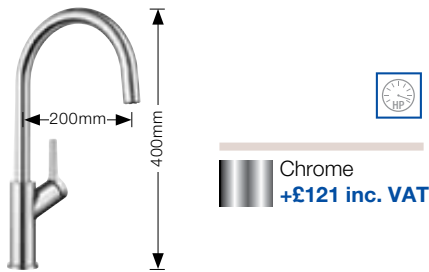

# BLANCO Taps upgrades

All sinks sold in this brochure come with the high quality ARTI tap included in the pack price however you can make your kitchen more individual by upgrading to one of our extensive individual range of taps.