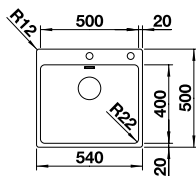

BLANCO ANDANO 500-IF/A 18/10 Stainless Steel sink and Chrome tap

Cut Out Size: 530mm x 490mm x 15mm corner radii
Bowl Depth: 190mm Cabinet Size: 600mm

ORDER CODE:
ALA6311

£514
INCL. VAT
SAVE OVER
£150

Also included in the pack price