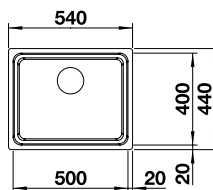

## BLANCO ETAGON 500 IF 18/10 Stainless Steel sink and Chrome tap **NEW**

Cut Out Size: Template provided  
Bowl Depth: 190mm Cabinet Size: 600mm

ORDER CODE:  
ALA6562  
**£614**  
INCL. VAT  
SAVE OVER  
£100