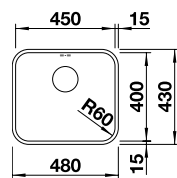

BLANCO SUPRA 450-U Bowl 18/10 Stainless Steel bowl and Chrome tap