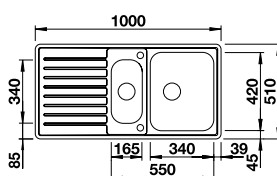

BLANCO CLASSIC Pro 6 S-IF 18/10 Stainless Steel sink and Chrome tap