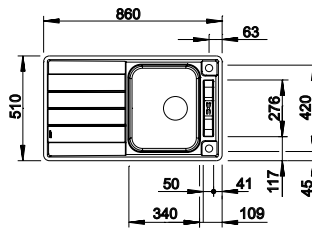

## BLANCO AXIS III 45 S-IF 18/10 Stainless Steel sink and Chrome tap **NEW**

Cut Out Size: 839mm x 489mm x 15mm corner radii  
Bowl Depth: 175/40mm Cabinet Size: 450mm

Also included in the pack price

**TAP** BLANCO ARTI PK4552CH **WASTE** BFK003  
**CHOPPING BOARD** 234047  
Upgrade to your ideal tap, full range pages 64 to 69