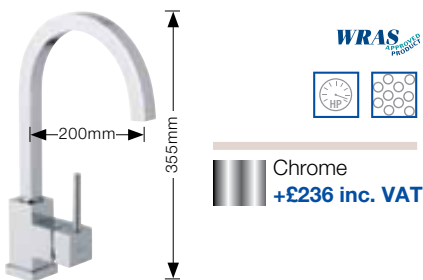

Chrome
+£236 inc. VAT

BLANCO CUBIC MONO PK1350 NEW

- Single lever mixer tap.
- High reach square spout.
- High pressure supply only, minimum 0.5 bar.