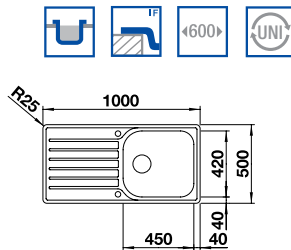

## BLANCO LANTOS XL 6 S-IF 18/10 Stainless Steel sink and Chrome tap

Cut Out Size: 976mm x 476mm x 15mm corner radii  
Bowl Depth: 160mm Cabinet Size: 600mm

Also included in the pack price

**TAP BLANCO ARTI PK4552CH WASTE BFK003**  
Upgrade to your ideal tap, full range pages 64 to 69