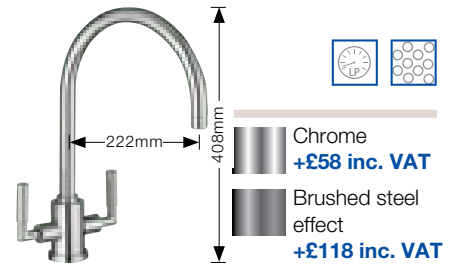

Chrome
+£58 inc. VAT
Brushed steel effect
+£118 inc. VAT

BLANCO EYE PK5300

- High arch long reach spout.
- Suitable for low pressure systems, minimum 0.3 bar.