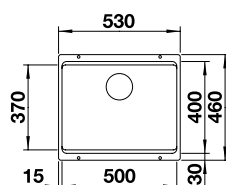

BLANCO ETAGON 500-U Bowl 18/10 Stainless Steel bowl and Chrome tap **NEW**