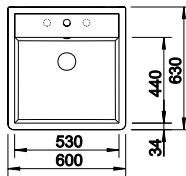

BLANCO PANOR 60 Ceramic sink (Crystal White only) and Chrome tap