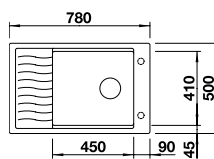

BLANCO ELON XL 6 S SILGRANIT® PuraDur® sink and Chrome tap **NEW**