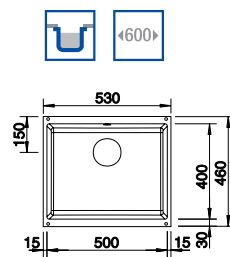

BLANCO SUBLINE 500-U Bowl SILGRANIT® PuraDur® bowl and Chrome tap