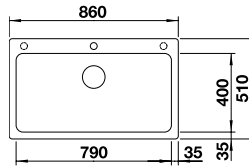

BLANCO NAYA XL 9 SILGRANIT® PuraDur® sink and Chrome tap **NEW**

Cut Out Size: 840mm x 490mm x 15mm corner radii
Bowl Depth: 220mm Cabinet Size: 900mm

ORDER CODE:
ALA8579+COL
£498
INCL. VAT
**SAVE OVER
£100**

Also included in the pack price