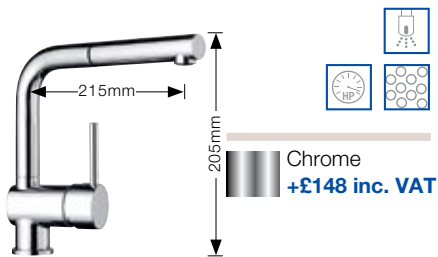

1. **BLANCO MIXA-S PK2750**
2. Pull-out handset.
   - High pressure supply only, minimum 1.0 bar.