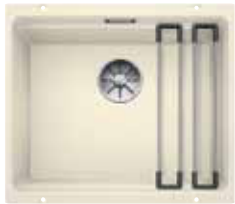

BLANCO ETAGON 500-U Bowl SILGRANIT® PuraDur® bowl and Chrome tap **NEW**

ORDER CODE:
UND8564+COL
£618
INCL. VAT
SAVE OVER
£190