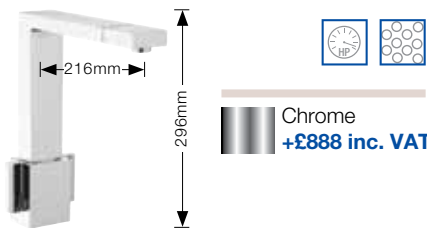

BLANCO PLAZA PK3000 **NEW**

- Outstanding 'square' design.
- High long reach spout.
- Spout rotates 180 degrees on patented 'glide' system.
- High pressure supply only, minimum 0.5 bar.

Water Pressure

BLANCO has a range of taps suitable for low and high pressure systems. BLANCO considers taps 0.3 bar and below as low pressure.

Features

Aerator: Mixes air into the flow of water to give a champagne-like flow. Some taps are fitted with a flow straightener; however, some of our taps are fitted with an aerator which are highlighted by this icon.

Pull-Out Spray: Features a pull-out spray, useful for directional rinsing.

Colour options

Dual Flow

Recommended solid work surface worktop or Silgranit sink: Alternatively with the use of a tap stabilising bracket, code: BL450775 or BL467720

SILGRANIT® PuraDur® Colour Range

	alumetallic
	white
	champagne
	jasmin
	rock grey
	anthracite
	coffee
	tartufo
	pearl grey
	nutmeg