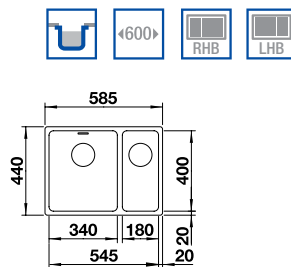

BLANCO QUARTA 340/180-U Bowls 18/10 Stainless Steel bowl and Chrome tap

Bowl Depth: 175/130mm Cabinet Size: 600mm

ORDER CODE:
UND7554L/UND7554R
£580
INCL. VAT
SAVE OVER
£100

Also included in the pack price

TAP BLANCO ARTI PK4552CH **WASTE** BFK003
Upgrade to your ideal tap, full range pages 64 to 69