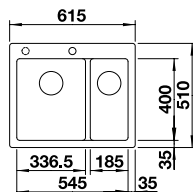

BLANCO PLEON 6 Split SILGRANIT® PuraDur® sink and Chrome tap **NEW**

Cut Out Size: 595mm x 490mm x 15mm corner radii
Bowl Depth: 220/220mm Cabinet Size: 600mm Left hand bowl only

German warehouse stock.
Allow 10 working days.

ORDER CODE:
ALA9577L+COL
£666
INCL. VAT
SAVE OVER
£150

Also included in the pack price