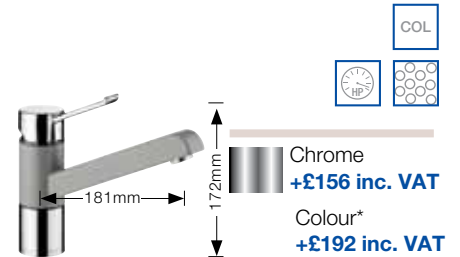

1. **BLANCO ZENOS PK2850/COLOUR**
2. Available in Chrome and Silgranit® colours.
   - High pressure supply only, minimum 1.0 bar.
3. *For Silgranit® colours see page 68.