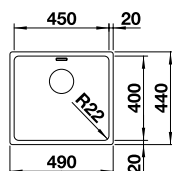

BLANCO ANDANO 450-U Bowl 18/10 Stainless Steel bowl and Chrome tap

ORDER CODE:
UND6555

£488
INCL. VAT
SAVE OVER
£100