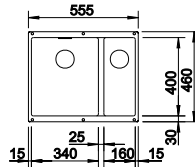

BLANCO SUBLINE 340/160-U Bowls SILGRANIT® PuraDur® bowl and Chrome tap