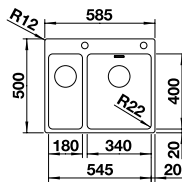

## BLANCO ANDANO 340/180-IF/A 18/10 Stainless Steel sink and Chrome tap

Cut Out Size: 515mm x 490mm x 15mm corner radii  
Bowl Depth: 190/130mm Cabinet Size: 600mm

ORDER CODE:  
ALA7318R

**£898**  
INCL. VAT  
**SAVE OVER**  
**£200**