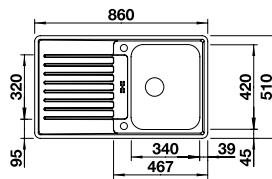

## BLANCO CLASSIC Pro 45 S-IF 18/10 Stainless Steel sink and Chrome tap

Cut Out Size: 839mm x 489mm x 15mm corner radii  
Bowl Depth: 170mm Cabinet Size: 450mm

Also included in the pack price

**TAP BLANCO ARTI PK4552CH WASTE BFK003**  
Upgrade to your ideal tap, full range pages 64 to 69