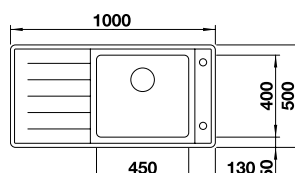

BLANCO ANDANO XL 6 S-IF 18/10 Stainless Steel sink and Chrome tap