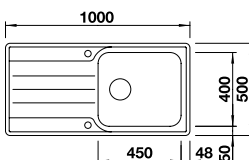

BLANCO MEDIAN XL 6 S-IF 18/10 Stainless Steel sink and Chrome tap