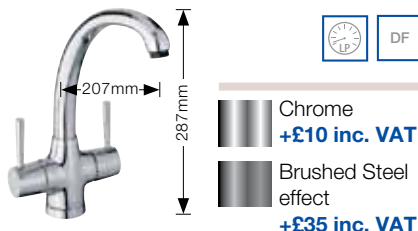

Tap upgrades

- Chrome **+£10 inc. VAT**
- Brushed Steel effect **+£35 inc. VAT**

BLANCO CLEO II PK6102

- Dual flow.
- Suitable for low pressure systems, minimum 0.3 bar.