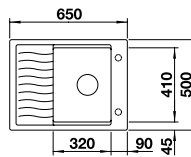

BLANCO ELON 45 S SILGRANIT® PuraDur® sink and Chrome tap