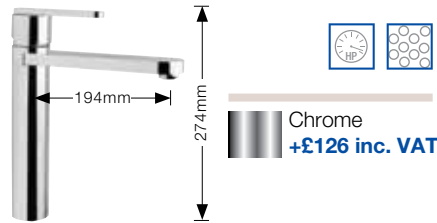

1. **BLANCO PLATO PK1260** **NEW**
2. Single lever mixer tap.
   - High pressure supply only, minimum 1.0 bar.