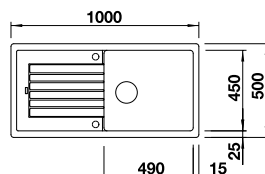

BLANCO ZIA XL 6 S SILGRANIT® PuraDur® sink and Chrome tap

Cut Out Size: 980mm x 480mm x 15mm corner radii
Bowl Depth: 190mm Cabinet Size: 600mm

ORDER CODE:
ALA8320+COL
£464
INCL. VAT
**SAVE OVER
£150**

Also included in the pack price