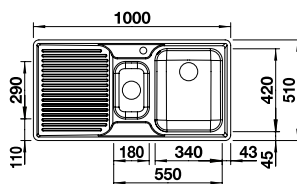

## BLANCO CLASSIC 45 S-IF 18/10 Stainless Steel sink and Chrome tap

Cut Out Size: 839mm x 489mm x 15mm corner radii  
Bowl Depth: 175mm Cabinet Size: 450mm

Also included in the pack price

**TAP** BLANCO ARTI PK4552CH **WASTE** BFK003  
Upgrade to your ideal tap, full range pages 64 to 69

## BLANCO CLASSIC 6 S-IF 18/10 Stainless Steel sink and Chrome tap

Cut Out Size: 976mm x 486mm x 15mm corner radii  
Bowl Depth: 175/130mm Cabinet Size: 600mm

Also included in the pack price

**TAP** BLANCO ARTI PK4552CH **WASTE** BFK003  
**COLANDER** 207600  
Upgrade to your ideal tap, full range pages 64 to 69