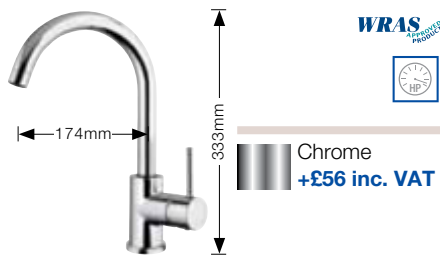

Chrome
+£56 inc. VAT

BLANCO ENVOY PK1626 NEW

- Eco 6 Litre/min flow regulated tap.
- Single lever monobloc mixer tap.
- High pressure supply only, minimum 0.5 bar.