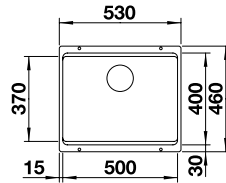

BLANCO ETAGON 500-U Bowl SILGRANIT® PuraDur® bowl and Chrome tap **NEW**

ORDER CODE:
UND8564+COL
£618
INCL. VAT
SAVE OVER
£190