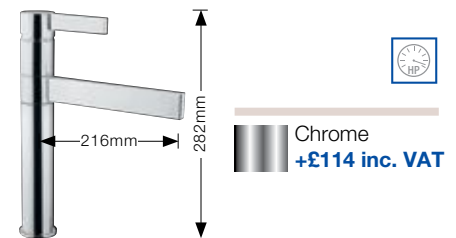

Chrome
+£114 inc. VAT

BLANCO BLADE PK1340 NEW

- Single lever mixer tap.
- Spout rotates on body.
- High pressure supply only, minimum 1.0 bar.