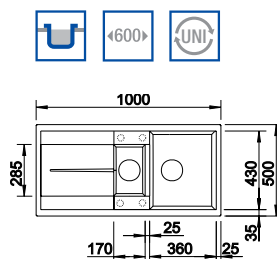

BLANCO METRA 6 S SILGRANIT® PuraDur® sink and Chrome tap

Cut Out Size: 980mm x 480mm x 15mm corner radii
Bowl Depth: 190/130mm Cabinet Size: 600mm

ORDER CODE:
ALA8236+COL

£594
INCL. VAT
SAVE OVER £100

Also included in the pack price