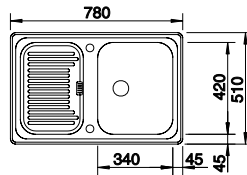

## BLANCO CLASSIC 45 S SILGRANIT® sink and Chrome tap **NEW**

Cut Out Size: 756mm x 486mm x 15mm corner radii  
Bowl Depth: 175mm Cabinet Size: 450mm

German warehouse stock.  
Allow 10 working days.

ORDER CODE:  
ALA8590+COL  
**£368**  
INCL. VAT  
**SAVE OVER**  
**£150**