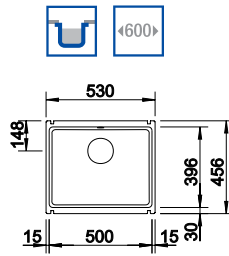

BLANCO SUBLINE 500-U Bowl Ceramic PuraPlus® bowl and Chrome tap