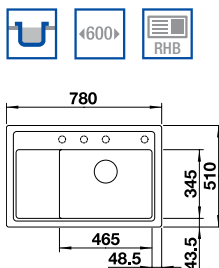

BLANCO ZENAR XL 6 S Compact SILGRANIT® PuraDur® sink and Chrome tap **NEW**

Cut Out Size: 760mm x 490mm x 15mm corner radii
Bowl Depth: 190mm Cabinet Size: 600mm Right hand bowl only

German warehouse stock.
Allow 10 working days.

Also included in the pack price

TAP BLANCO ARTI PK4552CH WASTE BFK003
Upgrade to your ideal tap, full range pages 64 to 69

ORDER CODE:
ALA9571R+COL

£566

INCL. VAT
**SAVE OVER
£150**