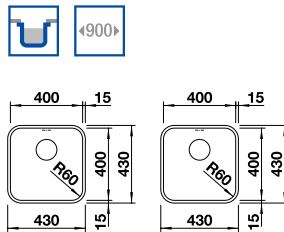

BLANCO SUPRA 400-U Twin Bowls 18/10 Stainless Steel bowl and Chrome tap