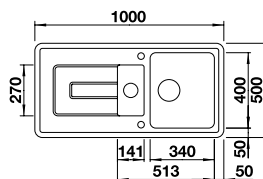

BLANCO TOLON 6 S Ceramic sink (Crystal White only) and Chrome tap

Cut Out Size: 970mm x 470mm x 25mm corner radii
Bowl Depth: 190/90mm Cabinet Size: 600mm

ORDER CODE:
ALA8325

£428
INCL. VAT
SAVE OVER
£150

Also included in the pack price