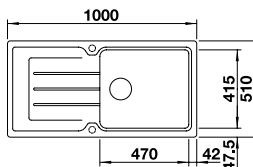

BLANCO CLASSIC NEO XL 6 S SILGRANIT® PuraDur® sink and Chrome tap