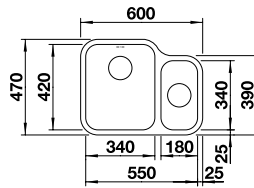

## BLANCO YPSILON 550-U Bowls 18/10 Stainless Steel bowl and Chrome tap

Bowl Depth: 175/130mm Cabinet Size: 600mm

ORDER CODE:  
UND7506L/UND7506R

**£520**  
INCL. VAT  
**SAVE OVER  
£140**

Also included in the pack price