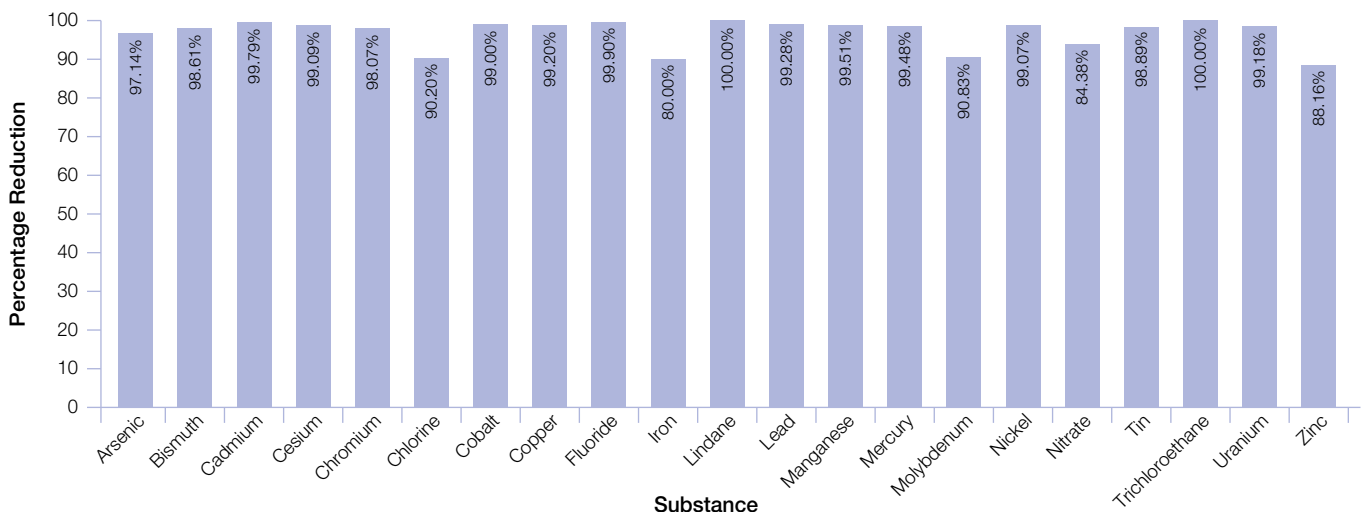

# BLANCO ISE waste disposer upgrades