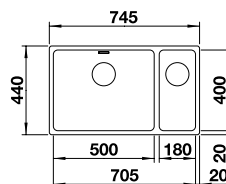

BLANCO ANDANO 500/180-U Bowls 18/10 Stainless Steel bowl and Chrome tap

22mm corner radii
Bowl Depth: 190/130mm Cabinet Size: 800mm

ORDER CODE:
UND7557L/UND7557R

£742
INCL. VAT
SAVE OVER
£150

Also included in the pack price