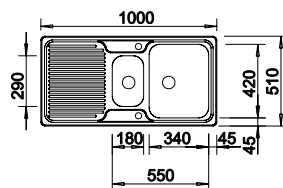

BLANCO CLASSIC 6 S SILGRANIT® sink and Chrome tap

Cut Out Size: 976mm x 486mm x 15mm corner radii
Bowl Depth: 175/130mm Cabinet Size: 600mm

Also included in the pack price

ORDER CODE:
ALA8332+COL
£448
INCL. VAT
SAVE OVER
£150