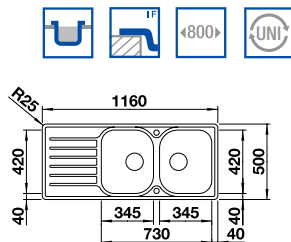

BLANCO LANTOS 8 S-IF Compact 18/10 Stainless Steel sink and Chrome tap

Cut Out Size: 1136mm x 476mm x 15mm corner radii
Bowl Depth: 160/160mm Cabinet Size: 800mm

Also included in the pack price

TAP BLANCO ARTI PK4552CH WASTE BFK003
Upgrade to your ideal tap, full range pages 64 to 69

ORDER CODE:
ALA6331
£478
INCL. VAT
SAVE OVER
£150