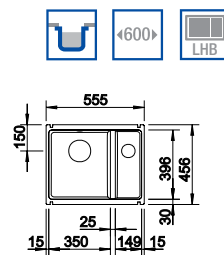

BLANCO SUBLINE 350/150-U Bowls Ceramic PuraPlus® bowl and Chrome tap

15mm corner radii
Bowl Depth: 200/100mm Cabinet Size: 600mm

Also included in the pack price