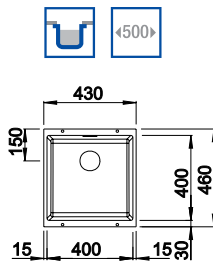

BLANCO SUBLINE 400-U Bowl SILGRANIT® PuraDur® bowl and Chrome tap