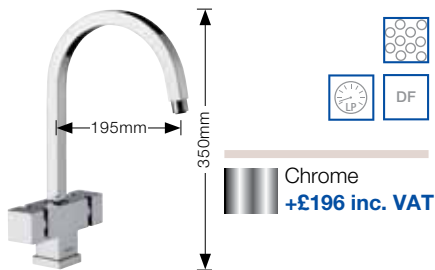

Chrome
+£196 inc. VAT

BLANCO CUBIC PK1251

- Dual flow.
- Suitable for low pressure systems, minimum 0.3 bar.