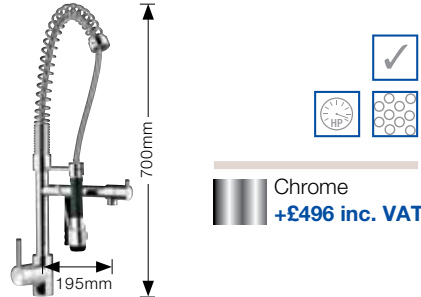

BLANCO MASTER-S II PK3095 **NEW**

- Professional style single lever mixer with spout and diverter to spray rinse feature.
- High pressure supply only, minimum 1.0 bar.