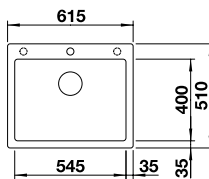

BLANCO PLEON 6 SILGRANIT® PuraDur® sink and Chrome tap **NEW**

Cut Out Size: 595mm x 490mm x 15mm corner radii
Bowl Depth: 220mm Cabinet Size: 600mm

German warehouse stock.
Allow 10 working days.

ORDER CODE:
ALA8576+COL
£636
INCL. VAT
SAVE OVER
£100

Also included in the pack price