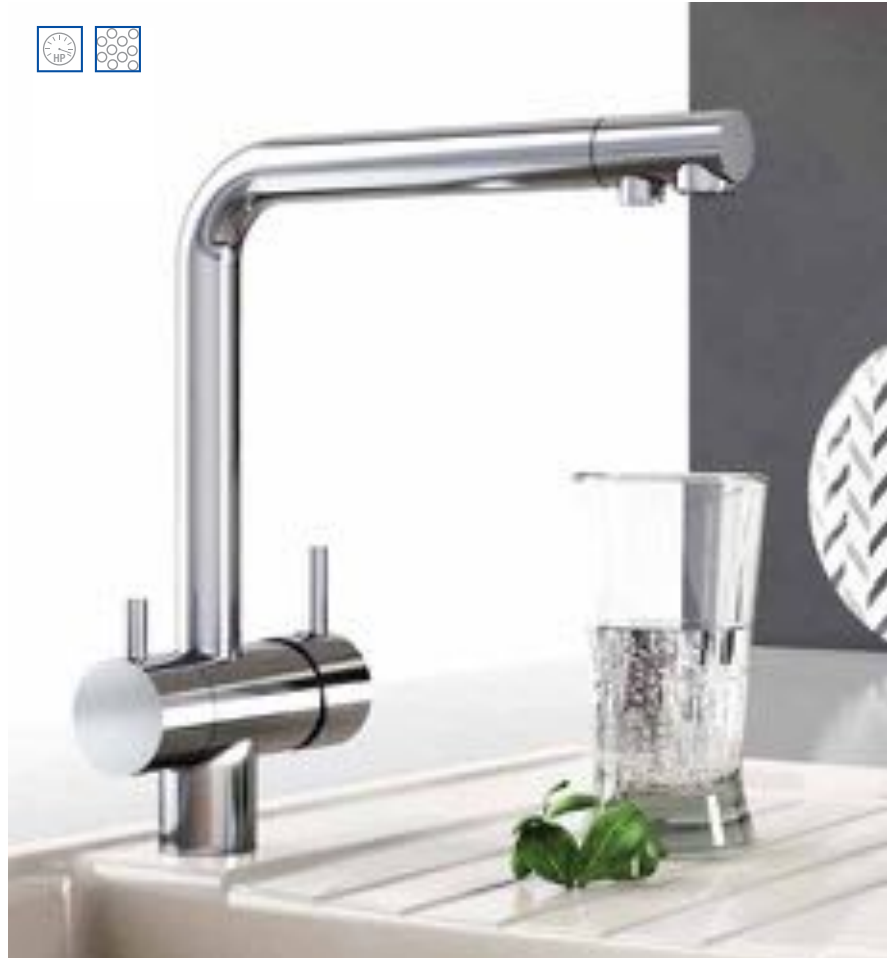

BLANCO Filter tap upgrade

BLANCO FILTRA Pro PK4650

Improves your water quality without costing the earth

With today's emphasis on healthy lifestyles, the demand is increasing for fresh filtered water. The new BLANCO FILTRA Pro is now available as an à la Carte upgrade.

The BLANCO FILTRA Pro tap conveniently combines both the standard supply and fresh filtered water in one tap. The fresh filtered supply is completely isolated from the regular hot and cold. Filtered water is available by operating the small handle at the base of the tap.

The under sink filter cartridge helps to supply top quality fresh drinking water as required. As well as removing sediment and dirt BLANCO FILTRA Pro is effective against a wide range of problems including chemicals, chlorine, toxins and heavy metals without removing essential minerals, providing pleasant tasting water every time.

High pressure supply only.
Requires a minimum of 0.5 bar.

Chrome
+£380 inc. VAT