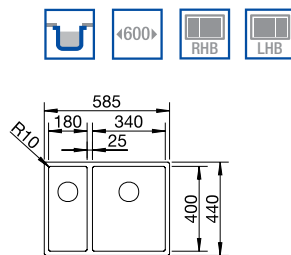

BLANCO QUARTA TEN 340/180 Bowls 18/10 Stainless Steel bowl and Chrome tap

10mm corner radii
Bowl Depth: 190/130mm Cabinet Size: 600mm

ORDER CODE:
UND7559L/UND7559R
£624
INCL. VAT
SAVE OVER
£150

Also included in the pack price

TAP BLANCO ARTI PK4552CH WASTE BFK003
Upgrade to your ideal tap, full range pages 64 to 69