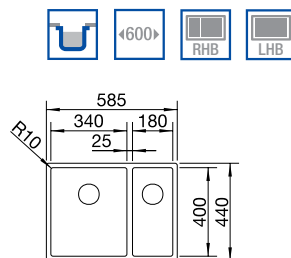

Cut Out Size: 545mm x 400mm x 10mm corner radii
Bowl Depth: 191/131mm Cabinet Size: 600mm

BLANCO
STEELART

Also included in the pack price

TAP BLANCO ARTI PK4552CH WASTE BFK003
Upgrade to your ideal tap, full range pages 64 to 69

ORDER CODE:
UND7536L/UND7536R

£878
INCL. VAT
SAVE OVER
£200