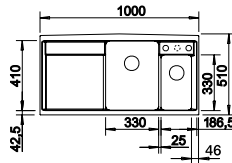

BLANCO AXIA III 6 S SILGRANIT® PuraDur® sink and Chrome tap **NEW**

Cut Out Size: 980mm x 490mm x 15mm corner radii
Bowl Depth: 190/130mm Cabinet Size: 600mm Right hand bowl only

ORDER CODE:
ALA9572R+COL

£776
INCL. VAT
SAVE OVER
£150

Also included in the pack price