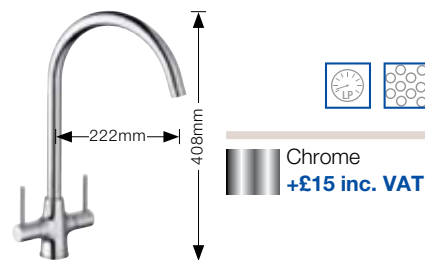

- Chrome **+£15 inc. VAT**

BLANCO LOOP PK5700

- High arch long reach spout.
- Suitable for low pressure systems, minimum 0.3 bar.