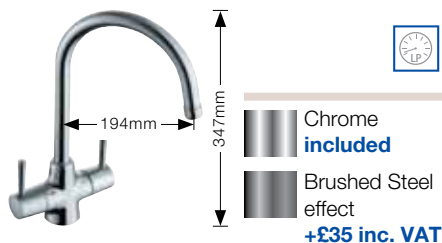

BLANCO Taps upgrades

All sinks sold in this brochure come with the high quality ARTI tap included in the pack price however you can make your kitchen more individual by upgrading to one of our extensive individual range of taps.

Included in the pack

- Chrome **included**
- Brushed Steel effect **+£35 inc. VAT**

BLANCO ARTI PK4552CH **NEW**

- Suitable for low pressure systems, minimum 0.3 bar.