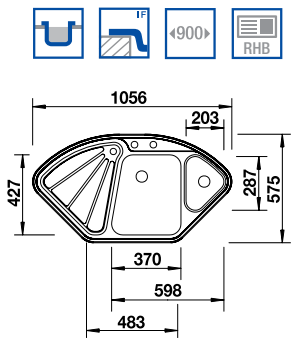

## BLANCO DELTA IF 18/10 Stainless Steel sink and Chrome tap

Cut out template supplied. Requires a 650mm worktop  
Bowl Depth: 175/120mm Cabinet Size: 900mm

ORDER CODE:  
ALA6298  
**£696**  
INCL. VAT  
**SAVE OVER**  
**£200**