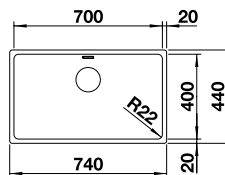

BLANCO ANDANO 700-U Bowl 18/10 Stainless Steel bowl and Chrome tap