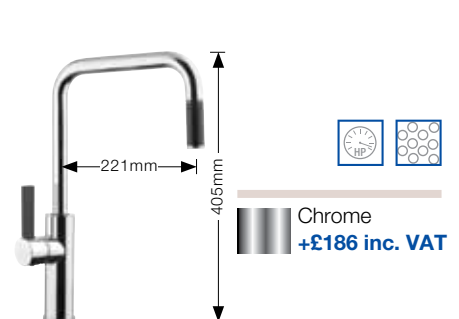

1. **BLANCO GALAXY PK1360** **NEW**
2. Monobloc mixer tap with pull out head on a flexi hose.
   - High reach feature.
   - High pressure supply only, minimum 1.0 bar.