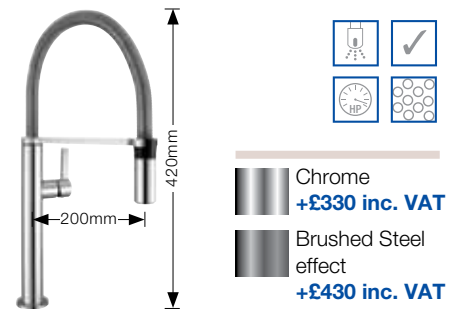

Chrome  
+£330 inc. VAT  
Brushed Steel effect  
+£430 inc. VAT

**BLANCO CULINA-S MINI PK4600 NEW**

- Removable handset with parking arm.
- High pressure supply only, minimum 1.8 bar.

Chrome  
+£396 inc. VAT  
Brushed Steel effect  
+£496 inc. VAT