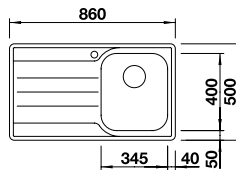

## BLANCO MEDIAN 45 S-IF 18/10 Stainless Steel sink and Chrome tap **NEW**

Cut Out Size: 836mm x 476mm x 15mm corner radii  
Bowl Depth: 190mm Cabinet Size: 450mm

Also included in the pack price

**TAP BLANCO ARTI PK4552CH WASTE BFK003**  
Upgrade to your ideal tap, full range pages 64 to 69