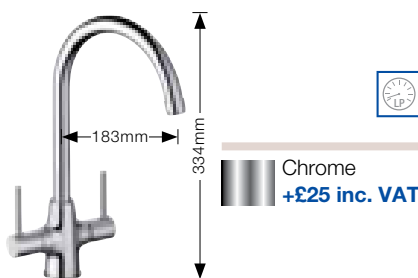

- Chrome **+£25 inc. VAT**

BLANCO MODE PK5600

- Suitable for low pressure systems, minimum 0.3 bar.