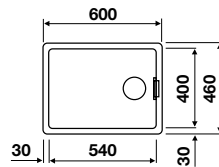

BLANCO BELFAST Ceramic sink (Crystal White only) and Chrome tap **NEW**