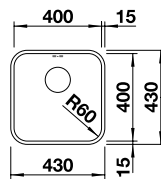

BLANCO SUPRA 400-U Bowl 18/10 Stainless Steel bowl and Chrome tap