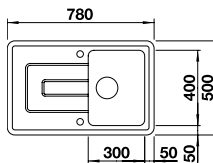

BLANCO TOLON 45 S Ceramic sink (Crystal White only) and Chrome tap **NEW**

Cut Out Size: 750mm x 470mm x 25mm corner radii
Bowl Depth: 195mm Cabinet Size: 450mm

ORDER CODE:
ALA8592

£408
INCL. VAT
SAVE OVER
£150

Also included in the pack price