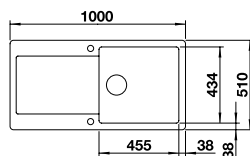

BLANCO IDENTO XL 6 S Ceramic sink and Chrome tap **NEW**