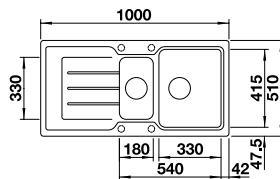

BLANCO CLASSIC NEO 6 S SILGRANIT® PuraDur® sink and Chrome tap

Cut Out Size: 980mm x 490mm x 15mm corner radii
Bowl Depth: 190/100mm Cabinet Size: 600mm

ORDER CODE:
ALA8337+COL

£598
INCL. VAT
SAVE OVER
£150

Also included in the pack price