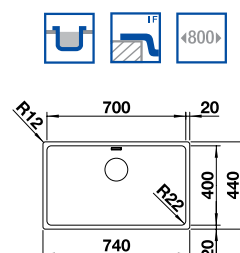

BLANCO ANDANO 700-IF 18/10 Stainless Steel sink and Chrome tap **NEW**

Cut Out Size: 730mm x 430mm x 15mm corner radii
Bowl Depth: 190mm Cabinet Size: 800mm

ORDER CODE:
ALA6317

£594
INCL. VAT
SAVE OVER
£100

Also included in the pack price

TAP BLANCO ARTI PK4552CH WASTE BFK003
Upgrade to your ideal tap, full range pages 64 to 69