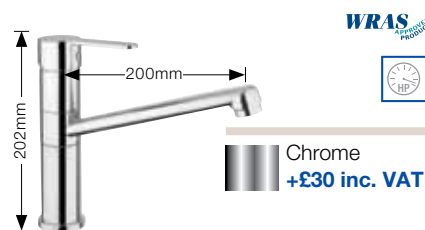

- Chrome **+£30 inc. VAT**

BLANCO FLEET PK1630 **NEW**

- Single lever mixer tap.
- High pressure supply only, minimum 0.5 bar.