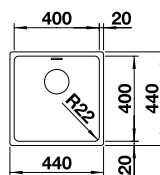

BLANCO ANDANO 400-U Bowl 18/10 Stainless Steel bowl and Chrome tap

ORDER CODE:
UND6542

£462
INCL. VAT
SAVE OVER
£100