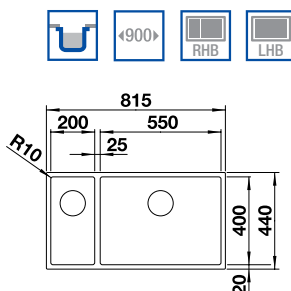

BLANCO
STEELART

Also included in the pack price

TAP BLANCO ARTI PK4552CH WASTE BFK003
Upgrade to your ideal tap, full range pages 64 to 69

ORDER CODE:
UND7550L/UND7550R

£898
INCL. VAT
SAVE OVER
£200