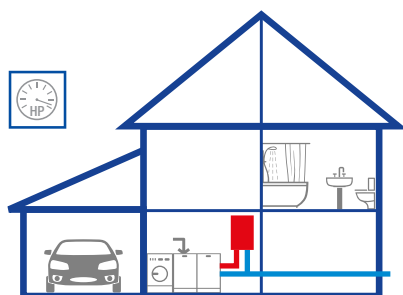

## ISE food disposer

A growing concern to us all is food waste; it is estimated that over 60% of all household waste is food from preparation and leftovers.

One solution to dispose effectively of unwanted food is to fit your new kitchen sink with a waste disposer. The ISE unit is fitted in the sink waste and shreds food into small particles which are rinsed away with the waste water. Just consider no more bin smells in the summer and less time required for wrapping up unwanted food for safe disposal.

### High pressure (Combi-boiler system)

You have a boiler unit but no hot water cylinder, the boiler unit is usually found in the kitchen and delivers hot water on demand. You should be able to choose from most of our taps.