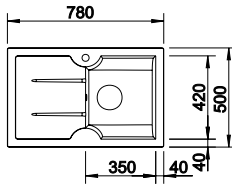

## BLANCO IDESSA 45 S Ceramic sink and Chrome tap

Cut Out Size: 758mm x 478mm x 15mm corner radii  
Bowl Depth: 175mm Cabinet Size: 450mm

ORDER CODE:  
ALA9288L+COL/  
ALA9288R+COL  
**£632**  
INCL. VAT  
**SAVE OVER**  
**£150**