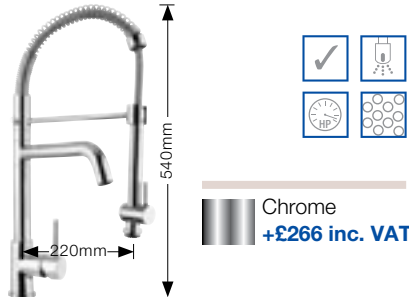

Chrome
+£266 inc. VAT

BLANCO MASTER S MINI PK3085

- Professional-style tap.
- Useful spray rinse feature.
- High pressure supply only, minimum 1.0-1.5 bar.