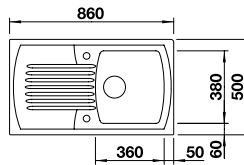

## BLANCO SETURA 5 S Ceramic sink (Crystal White only) and Chrome tap

Cut Out Size: 810mm x 460mm x 15mm corner radii  
Bowl Depth: 200mm Cabinet Size: 500mm

Also included in the pack price

**TAP BLANCO ARTI PK4552CH WASTE BFK003**  
Upgrade to your ideal tap, full range pages 64 to 69