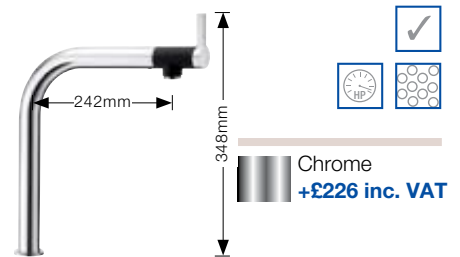

Chrome
+£226 inc. VAT

BLANCO VONDA PK3750

- Unique angled 'high over' spout.
- Centralised spout mounted control of hot, cold and mixed water.
- High pressure supply only, minimum 1.0-1.5 bar.