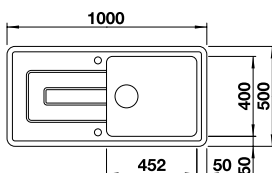

BLANCO TOLON XL 6 S Ceramic sink (Crystal White only) and Chrome tap

Cut Out Size: 970mm x 470mm x 25mm corner radii
Bowl Depth: 190mm Cabinet Size: 600mm

ORDER CODE:
ALA8324

£418
INCL. VAT
SAVE OVER
£150

Also included in the pack price