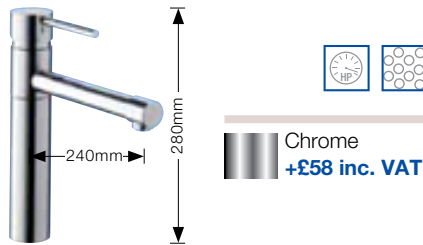

### BLANCO TRIM PK1500

- Slim style, tall swan neck spout.
- High pressure supply only, minimum 1.0-1.5 bar.

Chrome  
+£56 inc. VAT

**BLANCO ENVOY PK1626** NEW

- Eco 6 Litre/min flow regulated tap.
- Single lever monobloc mixer tap.
- High pressure supply only, minimum 0.5 bar.