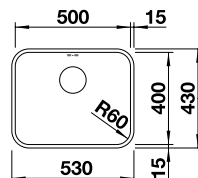

BLANCO SUPRA 500-U Bowl 18/10 Stainless Steel bowl and Chrome tap