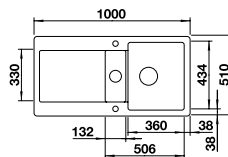

BLANCO IDENTO 6 S Ceramic sink and Chrome tap **NEW**