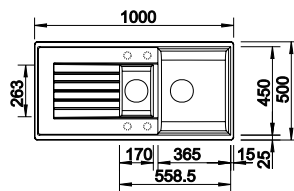

BLANCO ZIA 6 S SILGRANIT® PuraDur® sink and Chrome tap

Cut Out Size: 980mm x 480mm x 15mm corner radii
Bowl Depth: 190/140mm Cabinet Size: 600mm

ORDER CODE:
ALA8321+COL
£532
INCL. VAT
**SAVE OVER
£100**

Also included in the pack price