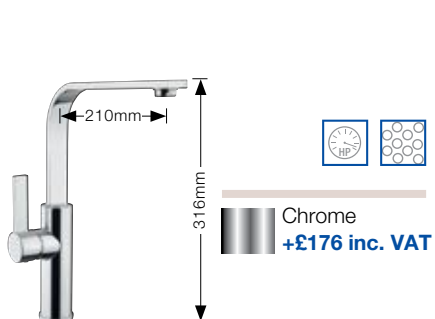

1. **BLANCO SOLE PK1320** **NEW**
2. Side lever action monobloc mixer tap.
   - High reach designer spout.
   - High pressure supply only, minimum 1.0 bar.