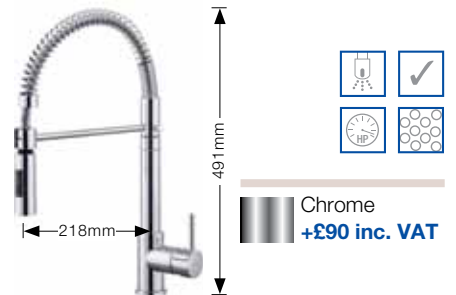

Chrome  
+£90 inc. VAT

**BLANCO ELLIPSE PK1640** NEW

- Professional-style single mixer tap with spray rinse feature.
- High pressure supply only, minimum 1.0 bar.

Chrome  
+£97 inc. VAT  
Brushed Steel effect  
+£162 inc. VAT