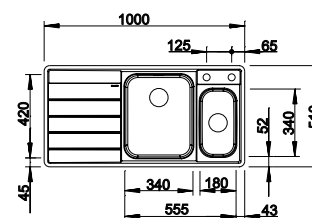

## BLANCO AXIS III 45 S-IF 18/10 Stainless Steel sink and Chrome tap **NEW**

Cut Out Size: 839mm x 489mm x 15mm corner radii  
Bowl Depth: 175/40mm Cabinet Size: 450mm

Also included in the pack price

**TAP** BLANCO ARTI PK4552CH **WASTE** BFK003  
**CHOPPING BOARD** 234047  
Upgrade to your ideal tap, full range pages 64 to 69

## BLANCO AXIS III 5 S-IF 18/10 Stainless Steel sink and Chrome tap **NEW**

Cut Out Size: 894mm x 489mm x 15mm corner radii  
Bowl Depth: 175/60mm Cabinet Size: 500mm

Also included in the pack price

**TAP** BLANCO ARTI PK4552CH **WASTE** BFK003  
**COLANDER** 224789 **CHOPPING BOARD** 234047  
Upgrade to your ideal tap, full range pages 64 to 69

## BLANCO AXIS III 6 S-IF 18/10 Stainless Steel sink and Chrome tap **NEW**

Cut Out Size: 979mm x 489mm x 15mm corner radii  
Bowl Depth: 175/110mm Cabinet Size: 600mm

Also included in the pack price

**TAP** BLANCO ARTI PK4552CH **WASTE** BFK003  
**COLANDER** 224787 **CHOPPING BOARD** 234047  
Upgrade to your ideal tap, full range pages 64 to 69