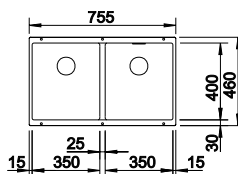

BLANCO SUBLINE 350/350-U Bowls SILGRANIT® PuraDur® bowl and Chrome tap