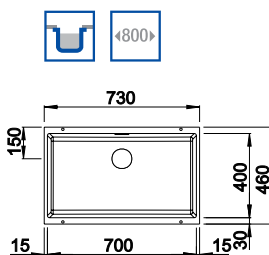

BLANCO SUBLINE 700-U Bowl SILGRANIT® PuraDur® bowl and Chrome tap

10mm corner radii
Bowl Depth: 190mm Cabinet Size: 800mm

Also included in the pack price

TAP BLANCO ARTI PK4552CH **WASTE** BFK003
Upgrade to your ideal tap, full range pages 64 to 69

ORDER CODE:
UND8538+COL

£628
INCL. VAT
SAVE OVER
£180