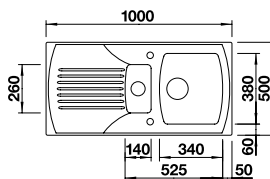

BLANCO SETURA 6 S Ceramic sink (Crystal White only) and Chrome tap

Cut Out Size: 950mm x 460mm x 15mm corner radii
Bowl Depth: 210/120mm Cabinet Size: 600mm

Also included in the pack price