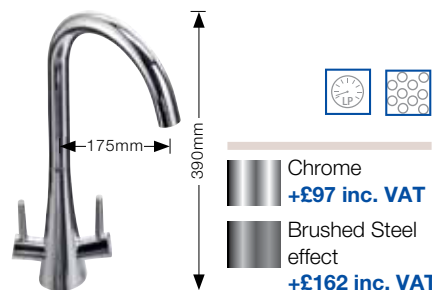

Chrome  
+£90 inc. VAT

**BLANCO ELLIPSE PK1640** NEW

- Professional-style single mixer tap with spray rinse feature.
- High pressure supply only, minimum 1.0 bar.

Chrome  
+£97 inc. VAT  
Brushed Steel effect  
+£162 inc. VAT