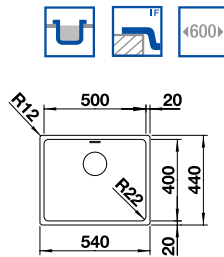

## BLANCO ANDANO 500-IF 18/10 Stainless Steel sink and Chrome tap

Cut Out Size: 530mm x 430mm x 15mm corner radii  
Bowl Depth: 190mm Cabinet Size: 600mm

ORDER CODE:  
ALA6301

**£514**  
INCL. VAT  
**SAVE OVER**  
**£150**