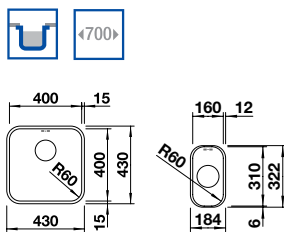

BLANCO SUPRA 400/160-U Bowl 18/10 Stainless Steel bowl and Chrome tap **NEW**