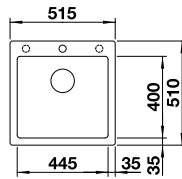

BLANCO PLEON 5 SILGRANIT® PuraDur® sink and Chrome tap **NEW**

Cut Out Size: 495mm x 490mm x 15mm corner radii
Bowl Depth: 220mm Cabinet Size: 500mm

German warehouse stock.
Allow 10 working days.

ORDER CODE:
ALA8575+COL
£596
INCL. VAT
SAVE OVER
£100

Also included in the pack price