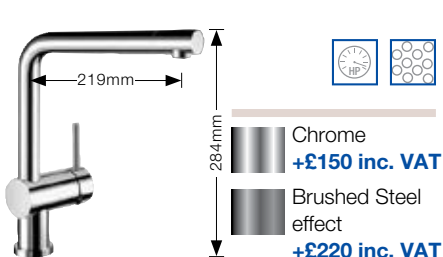

1. **BLANCO LINUS PK2150**
2. Single lever mixer tap.
   - High pressure supply only, minimum 1.0 bar.