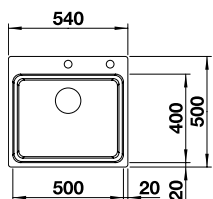

BLANCO ETAGON 500 IF/A 18/10 Stainless Steel sink and Chrome tap **NEW**