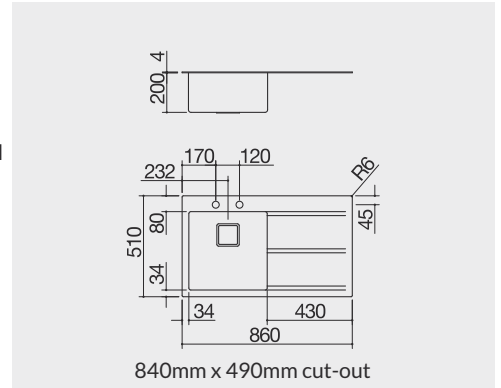

- 1 auxiliary: 1 kW
- 1 semi-rapid: 1.75 kW
- 1 rapid: 3 kW
- 1 double ring: 4 kW

1070mm x 480mm cut-out

PRODUCT CODE

1PMD104N

GUIDE PRICE

£1,079.03 + VAT

MOOD SINKS

860 x 510mm MOOD Built-in Sink

KEY FEATURES

- 4mm AISI 304 stainless steel sink top
- AISI 304 stainless steel applied square bowl with radius 12
- 400 x 400 x 202 h mm bowl
- Equipment: 3.5" square basket strainer waste, perimeter overflow, pop-up plug
- Mixer tap hole: 2 standard holes
- 600mm base unit for bowl