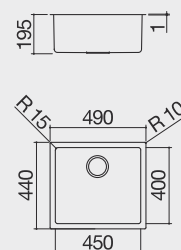

PRODUCT CODE
1X4040S

GUIDE PRICE
£255.88 + VAT

450 x 400mm Undermounted
Square Single Bowl with Radius '15'

 **UM**

KEY FEATURES

- Manufactured in high grade AISI 304 stainless steel
- Undermounted bowl 450 x 400 x 195mm
- 3.5" basket strainer waste with stainless steel cover
- Space saver one-way trap with dishwasher connection