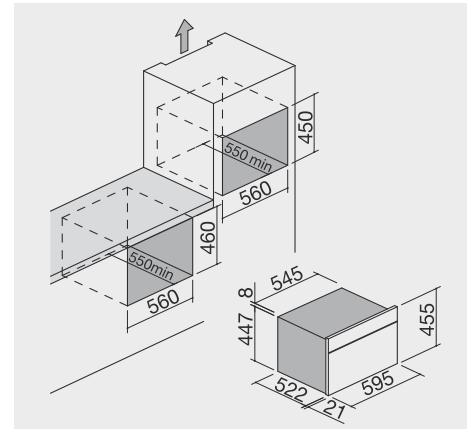

KEY FEATURES

- 6 functions
- 20 automatic cooking programs
- touch control digital programmer
- safety devices: electronic child safety lock
- stainless steel handle
- capacity: 32 litres
- watertank capacity: 1 litre
- features: stainless steel oven lining, door with triple and heat-reflecting glass
- equipment: side racks, internal light, 1 stainless steel shelf, 1 stainless steel deep perforated tray
- maximum temperature: 220°C
- maximum connected load: 2.9kW

energy rating **A**

PRODUCT CODE

1FVCFY

GUIDE PRICE

£1,239.02 + VAT