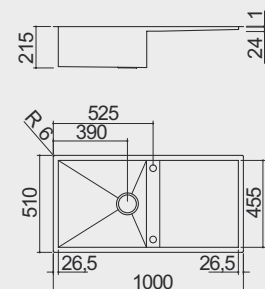

PRODUCT CODE

1LLB95

GUIDE PRICE

£851.08 + VAT

860 x 510mm Double Bowl
with Radius '0'

KEY FEATURES

- Manufactured in high grade AISI 304 stainless steel
- Bowls with radius "0"
- 3950x450x2150 h mm and 30x450x2150 h mm bowls
- Equipment: 3.5" basket strainer waste, pop-up plug, overflow
- 900mm base unit for bowls

PRODUCT CODE

1LLB952

GUIDE PRICE

£1,010.57 + VAT

1000 x 510mm Single Bowl with Drainer
Radius '0'

KEY FEATURES

- Manufactured in high grade AISI 304 stainless steel
- Bowls with radius "0"
- 460x450x2150 h mm bowl
- Equipment: 3.5" basket strainer waste, pop-up plug, overflow
- 600mm base unit for bowls

PRODUCT CODE

1LLB105

GUIDE PRICE

£926.23 + VAT

1,160 x 510mm Double Bowl with Drainer
Radius '0'

KEY FEATURES

- Manufactured in high grade AISI 304 stainless steel
- Bowls with radius "0"
- 3950x450x2150 h mm and 340x450x2150 h mm bowls
- Equipment: 3.5" basket strainer waste, pop-up plug, overflow
- 900mm base unit for bowls