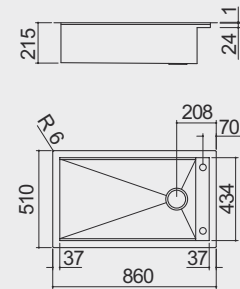

PRODUCT CODE
1LES92P

GUIDE PRICE
£557.93 + VAT

860 x 510mm Single Bowl
with Radius '15'

 **FEB**  **FT**

KEY FEATURES

- Manufactured in high grade AISI 304 stainless steel
- Bowl with radius "15"
- 710x400x2150 h mm bowl
- Equipment: 3.5" basket strainer waste, stainless steel drain cover, perimeter overflow
- 600mm base unit for bowl

PRODUCT CODE

1LLB95

GUIDE PRICE

£851.08 + VAT

860 x 510mm Double Bowl
with Radius '0'

KEY FEATURES

- Manufactured in high grade AISI 304 stainless steel
- Bowls with radius "0"
- 3950x450x2150 h mm and 30x450x2150 h mm bowls
- Equipment: 3.5" basket strainer waste, pop-up plug, overflow
- 900mm base unit for bowls