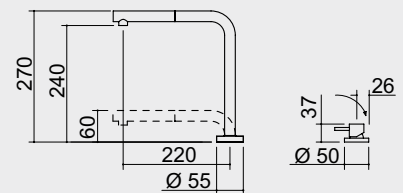

PRODUCT CODE

1RUBMST

GUIDE PRICE

£274.95 + VAT

Steel Shower mixer tap with pull out spray head

KEY FEATURES

- Pull out spray head
- AISI 304 stainless steel
- Ceramic disc cartridge
- Tap rotation: 180°
- Tap base: ø 50mm
- Tap hole: ø 35mm

PRODUCT CODE

1RUBMSTD

GUIDE PRICE

£319.18 + VAT

B_Open telescopic mixer tap with pull out spray head

KEY FEATURES

- Pull out spray head
- Ceramic disc cartridge
- Tap rotation: 360°
- Tap base: ø 55mm
- Control base: ø 50mm
- Tap hole: ø 35mm

PRODUCT CODE

1RUBMBOA

GUIDE PRICE

£515.42 + VAT

Vintage Steel Shower mixer tap head with pull out spray

KEY FEATURES

- Pull out spray head
- AISI 304 stainless steel
- Ceramic disc cartridge
- Tap rotation: 180°
- Tap base: ø 50mm
- Tap hole: ø 35mm