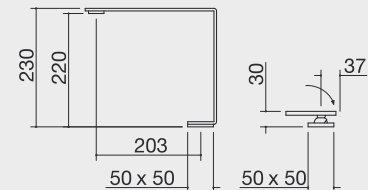

- AISI 316 stainless steel
- Ceramic disc cartridge
- Tap rotation: 360°
- Tap base: Ø 50mm
- Tap hole: Ø 35mm

PRODUCT CODE

1RUBMD2

GUIDE PRICE

£709.62 + VAT

MOOD Top Mixer Tap Remote Control

KEY FEATURES

- AISI 316 stainless steel
- Ceramic disc cartridge
- Tap rotation: 360°
- Tap base: 50 x 50mm
- Control base: Ø 35mm
- Tap hole: Ø 35mm
- Control hole: Ø 35mm