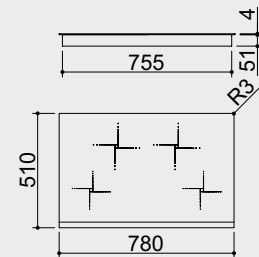

750mm x 490mm cut-out

PRODUCT CODE

1PIDG84N

GUIDE PRICE

£950.63 + VAT