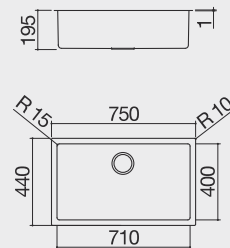

PRODUCT CODE

1X7040S

GUIDE PRICE

£ 373.09 + VAT

585 x 440mm Undermounted
Square One & Half Bowl with Radius '15'

 **UM**

KEY FEATURES

- Manufactured in high grade AISI 304 stainless steel
- Undermounted bowl 585 x 440 x 195mm
- 3.5" basket strainer waste with stainless steel cover
- Space saver one-way trap with dishwasher connection