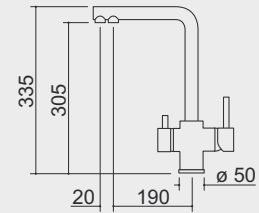

PRODUCT CODE

1RUBMBOA

GUIDE PRICE

£515.42 + VAT

Vintage Steel Shower mixer tap head with pull out spray

KEY FEATURES

- Pull out spray head
- AISI 304 stainless steel
- Ceramic disc cartridge
- Tap rotation: 180°
- Tap base: ø 50mm
- Tap hole: ø 35mm

PRODUCT CODE

1RUBMSTDV

GUIDE PRICE

£532.31 + VAT

MONOBLOCK TAPS

GLASS 3 way mixer tap
for filtered / purified water

KEY FEATURES

- Stainless steel
- Ceramic disc cartridge
- Tap rotation: 360°
- Tap base: \varnothing 50mm
- Tap hole: \varnothing 35mm

PRODUCT CODE

1RUBMGL

GUIDE PRICE

£520.02 + VAT

LAB4 mixer tap

KEY FEATURES

- Satin finish stainless steel
- Pull out spray head
- Ceramic disc cartridge
- Tap rotation: 360°
- Tap base: 50x50mm
- Tap hole: \varnothing 35mm