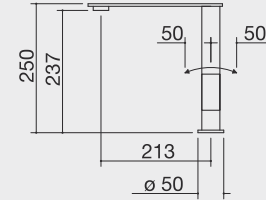

KEY FEATURES

- AISI 316 stainless steel
- Ceramic disc cartridge
- Tap rotation: 360°
- Tap base: Ø 50mm
- Tap hole: Ø 35mm