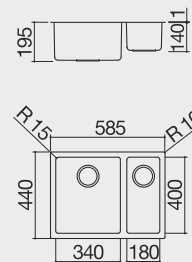

PRODUCT CODE

1X7040S

GUIDE PRICE

£ 373.09 + VAT

585 x 440mm Undermounted
Square One & Half Bowl with Radius '15'

 **UM**

KEY FEATURES

- Manufactured in high grade AISI 304 stainless steel
- Undermounted bowl 585 x 440 x 195mm
- 3.5" basket strainer waste with stainless steel cover
- Space saver one-way trap with dishwasher connection