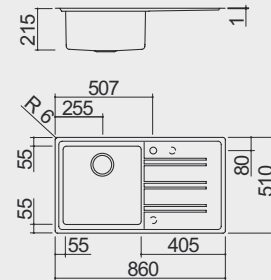

UNDERMOUNTED SINKS

THE SQUARE BOWL COLLECTION

750 x 440mm Undermounted
Double Bowl with Radius '15'

UM

KEY FEATURES

- Manufactured in high grade AISI 304 stainless steel
- Single bowl 750 x 440 x 195mm
- 3.5" basket strainer waste with stainless steel cover
- Space saver one-way trap with dishwasher connection

PRODUCT CODE
1X842S

GUIDE PRICE
£ 585.64 + VAT

FLUSH MOUNTED SINKS

THE EASY COLLECTION

860 x 510mm Single Bowl
with Radius '15'

FEB **FT**

KEY FEATURES

- Manufactured in high grade AISI 304 stainless steel
- Bowl with radius "15"
- 400x400x2150 h mm bowl
- Equipment: 3.5" basket strainer waste, stainless steel drain cover, perimeter overflow
- 600mm base unit for bowl

PRODUCT CODE
1LES91PD RH DRAINER **1LES91PS** LH DRAINER

GUIDE PRICE
£407.16 + VAT

860 x 510mm Double Bowl
with Radius '15'

FEB **FT**

KEY FEATURES

- Manufactured in high grade AISI 304 stainless steel
- Bowls with radius "15"
- 340x400x2150 h mm bowls
- Equipment: 3.5" basket strainer waste, stainless steel drain cover, perimeter overflow
- 900mm base unit for bowls

PRODUCT CODE
1LES92P

GUIDE PRICE
£557.93 + VAT

860 x 510mm Single Bowl
with Radius '15'

FEB **FT**

KEY FEATURES

- Manufactured in high grade AISI 304 stainless steel
- Bowl with radius "15"
- 710x400x2150 h mm bowl
- Equipment: 3.5" basket strainer waste, stainless steel drain cover, perimeter overflow
- 600mm base unit for bowl

PRODUCT CODE
1LES91P

GUIDE PRICE
£571.39 + VAT