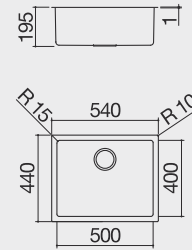

PRODUCT CODE

1X5040S

GUIDE PRICE

£ 275.89 + VAT

550 x 400mm Undermounted
Square Single Bowl with Radius '15'

 **UM**

KEY FEATURES

- Manufactured in high grade AISI 304 stainless steel
- Undermounted bowl 550 x 400 x 195mm
- 3.5" basket strainer waste with stainless steel cover
- Space saver one-way trap with dishwasher connection