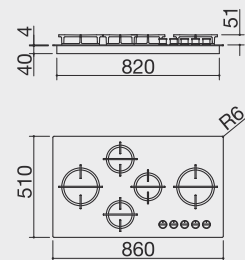

830mm x 480mm cut-out

PRODUCT CODE

1PMD95N

GUIDE PRICE

£1,142.51 + VAT