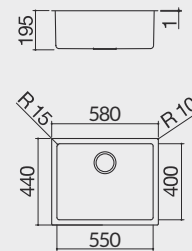

PRODUCT CODE

1X5040S

GUIDE PRICE

£ 275.89 + VAT

550 x 400mm Undermounted
Square Single Bowl with Radius '15'

 **UM**

KEY FEATURES

- Manufactured in high grade AISI 304 stainless steel
- Undermounted bowl 550 x 400 x 195mm
- 3.5" basket strainer waste with stainless steel cover
- Space saver one-way trap with dishwasher connection