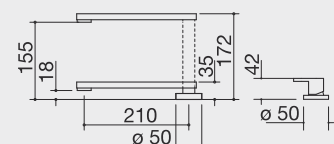

PRODUCT CODE

1RUBMLBI

GUIDE PRICE

£462.83 + VAT

B_Free Telescopic Mixer Tap

KEY FEATURES

- Satin finish stainless steel
- Ceramic disc cartridge
- Tap rotation: 360°
- Minimum height: 42mm
- Tap base: ø 50mm
- Controls base: ø 50mm