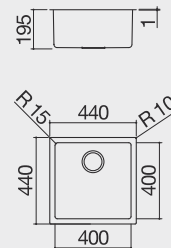

PRODUCT CODE
1X3440S

GUIDE PRICE
£244.30 + VAT

400 x 400mm Undermounted
Square Single Bowl with Radius '15'

 **UM**

KEY FEATURES

- Manufactured in high grade AISI 304 stainless steel
- Undermounted bowl 400 x 400 x 195mm
- 3.5" basket strainer waste with stainless steel cover
- Space saver one-way trap with dishwasher connection