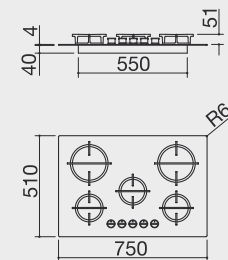

560mm x 480mm cut-out

PRODUCT CODE

1PMD70

GUIDE PRICE

£1,142.51 + VAT