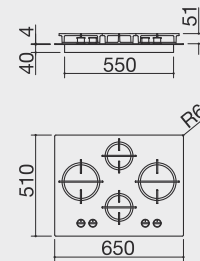

560mm x 480mm cut-out

PRODUCT CODE

1PMD64

GUIDE PRICE

£1,031.75 + VAT