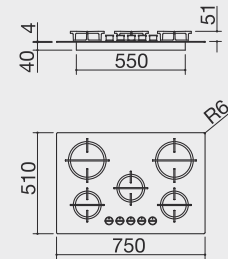

560mm x 480mm cut-out

PRODUCT CODE

1PMD70N

GUIDE PRICE

£1,114.67 + VAT