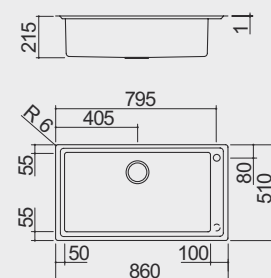

PRODUCT CODE
1LES91PD RH DRAINER **1LES91PS** LH DRAINER

GUIDE PRICE
£407.16 + VAT

860 x 510mm Double Bowl
with Radius '15'

 **FEB**  **FT**

KEY FEATURES

- Manufactured in high grade AISI 304 stainless steel
- Bowls with radius "15"
- 340x400x2150 h mm bowls
- Equipment: 3.5" basket strainer waste, stainless steel drain cover, perimeter overflow
- 900mm base unit for bowls

PRODUCT CODE
1LES92P

GUIDE PRICE
£557.93 + VAT

860 x 510mm Single Bowl
with Radius '15'

 **FEB**  **FT**

KEY FEATURES

- Manufactured in high grade AISI 304 stainless steel
- Bowl with radius "15"
- 710x400x2150 h mm bowl
- Equipment: 3.5" basket strainer waste, stainless steel drain cover, perimeter overflow
- 600mm base unit for bowl

PRODUCT CODE

1LLB95

GUIDE PRICE

£851.08 + VAT

860 x 510mm Double Bowl
with Radius '0'

KEY FEATURES

- Manufactured in high grade AISI 304 stainless steel
- Bowls with radius "0"
- 3950x450x2150 h mm and 30x450x2150 h mm bowls
- Equipment: 3.5" basket strainer waste, pop-up plug, overflow
- 900mm base unit for bowls