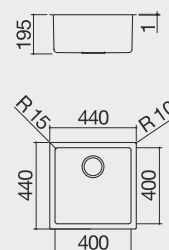

PRODUCT CODE
1X3440I

GUIDE PRICE
£281.15 + VAT

400 x 400mm Square Single Bowl
with Radius '15'

KEY FEATURES

- Manufactured in high grade AISI 304 stainless steel
- Single bowl 400 x 400 x 195mm
- 3.5" basket strainer waste with stainless steel cover
- Space saver one-way trap with dishwasher connection