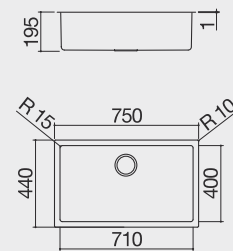

PRODUCT CODE

1X5040I

GUIDE PRICE

£301.16 + VAT

700 x 400mm Square Single Bowl
with Radius '15'

KEY FEATURES

- Manufactured in high grade AISI 304 stainless steel
- Single bowl 710 x 400 x 195mm
- 3.5" basket strainer waste with stainless steel cover
- Space saver one-way trap with dishwasher connection

PRODUCT CODE

1X7040I

GUIDE PRICE

£455.29 + VAT

585 x 440mm Square One & Half Bowl
with Radius '15'

KEY FEATURES

- Manufactured in high grade AISI 304 stainless steel
- Single bowl 585 x 440 x 195mm
- 3.5" basket strainer waste with stainless steel cover
- Space saver one-way trap with dishwasher connection