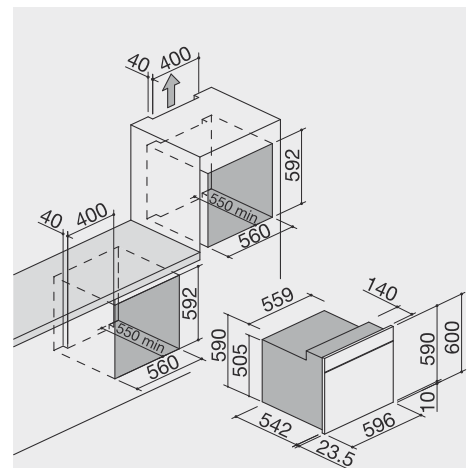

energy rating **A**

PRODUCT CODE

1FFYPII

GUIDE PRICE

£1,043.00 + VAT

Warming Drawer

KEY FEATURES

- Keep tableware warm function
- Keep cooked food warm
- Defrost function
- Temperature adjustable from 30°C to 70°C
- Operation light
- Cool front panel
- Internal surface in tempered black glass
- Telescopic rails