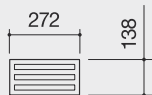

1CRP

GUIDE PRICE

£39.47 + VAT

Chopping Board Holder

KEY FEATURES

- 3 black HPL chopping boards
- Chopping board with magnetic mechanism

PRODUCT CODE

1CPT