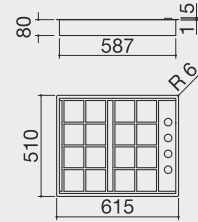

Burners

- 1 auxiliary: 1kW
- 1 semi-rapid: 1.75kW
- 1 rapid: 3kW

PRODUCT CODE

1PLB4

GUIDE PRICE

£ 1,250.54 + VAT

900mm Lab Gas Hob

KEY FEATURES