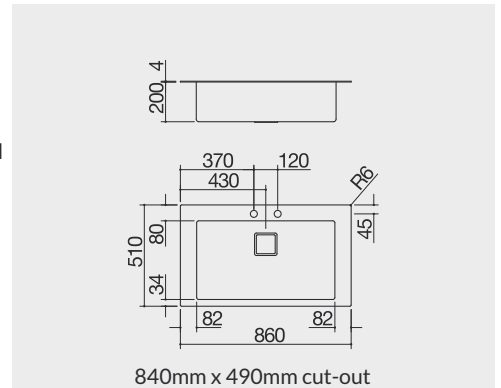

KEY FEATURES

- 4mm AISI 304 stainless steel sink top
- AISI 304 stainless steel applied square bowl with radius 12
- 400 x 400 x 202 h mm bowl
- Equipment: 3.5" square basket strainer waste, perimeter overflow, pop-up plug
- Mixer tap hole: 2 standard holes
- 600mm base unit for bowl

PRODUCT CODE

1LMD91D RH drainer **1LMD91S** LH drainer

GUIDE PRICE

£870.13 + VAT

860 x 510mm MOOD Built-in Sink

KEY FEATURES

- 4mm AISI 304 stainless steel sink top
- AISI 304 stainless steel applied square bowl with radius 12
- 700 x 400 x 200 h mm bowl
- Equipment: 3.5" square basket strainer waste, perimeter overflow, pop-up plug
- Mixer tap hole: 2 standard holes
- 900mm base unit for bowl