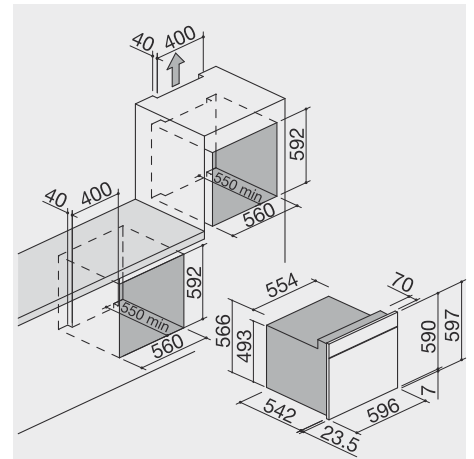

KEY FEATURES

- 12 functions
- Touch control digital programmer
- Safety devices: electronic child safety lock
- Stainless steel handle
- Capacity: 68 litres
- Features: easy-clean oven lining, extractable and removable door with triple and heat-reflecting glass
- Equipment: tangential cooling fan, side racks, internal light, drop-down grill, temperature probe, 1 easy-clean enamelled steel deep tray, 1 stainless steel shelf, 2 pairs of partial-extension oven rails, handle for tray
- Maximum temperature: 250°C
- Maximum connected load: 3kW

energy rating **A**

PRODUCT CODE

1FFYPI

GUIDE PRICE

£935.35 + VAT