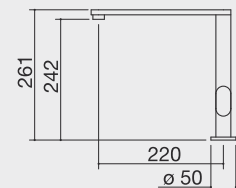

PRODUCT CODE

1RUBMBF1

GUIDE PRICE

£315.70 + VAT

LAB In Mixer Tap

KEY FEATURES

- Satin finish stainless steel
- Ceramic disc cartridge
- Tap rotation: 360°
- Minimum height: 42mm
- Tap base: 50x50mm
- Controls base: ø 35mm