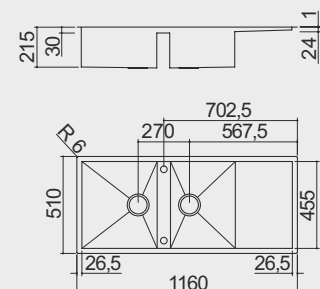

PRODUCT CODE

1LLB95

GUIDE PRICE

£851.08 + VAT

860 x 510mm Double Bowl
with Radius '0'

KEY FEATURES

- Manufactured in high grade AISI 304 stainless steel
- Bowls with radius "0"
- 3950x450x2150 h mm and 30x450x2150 h mm bowls
- Equipment: 3.5" basket strainer waste, pop-up plug, overflow
- 900mm base unit for bowls

PRODUCT CODE

1LLB105

GUIDE PRICE

£926.23 + VAT

1,160 x 510mm Double Bowl with Drainer
Radius '0'

KEY FEATURES

- Manufactured in high grade AISI 304 stainless steel
- Bowls with radius "0"
- 3950x450x2150 h mm and 340x450x2150 h mm bowls
- Equipment: 3.5" basket strainer waste, pop-up plug, overflow
- 900mm base unit for bowls