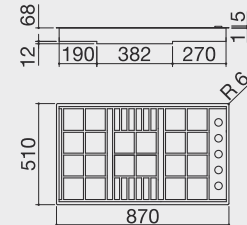

PRODUCT CODE

1PLB5

GUIDE PRICE

£1,410.73 + VAT