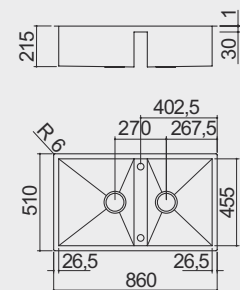

PRODUCT CODE

1LLB95

GUIDE PRICE

£851.08 + VAT

860 x 510mm Double Bowl
with Radius '0'

KEY FEATURES

- Manufactured in high grade AISI 304 stainless steel
- Bowls with radius "0"
- 3950x450x2150 h mm and 30x450x2150 h mm bowls
- Equipment: 3.5" basket strainer waste, pop-up plug, overflow
- 900mm base unit for bowls

PRODUCT CODE

1LLB952

GUIDE PRICE

£1,010.57 + VAT

1000 x 510mm Single Bowl with Drainer
Radius '0'

KEY FEATURES

- Manufactured in high grade AISI 304 stainless steel
- Bowls with radius "0"
- 460x450x2150 h mm bowl
- Equipment: 3.5" basket strainer waste, pop-up plug, overflow
- 600mm base unit for bowls

PRODUCT CODE

1LLB105

GUIDE PRICE

£926.23 + VAT

1,160 x 510mm Double Bowl with Drainer
Radius '0'

KEY FEATURES

- Manufactured in high grade AISI 304 stainless steel
- Bowls with radius "0"
- 3950x450x2150 h mm and 340x450x2150 h mm bowls
- Equipment: 3.5" basket strainer waste, pop-up plug, overflow
- 900mm base unit for bowls