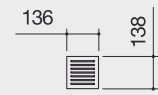

KEY FEATURES

- AISI 304 stainless steel

PRODUCT CODE

1CRP

GUIDE PRICE

£39.47 + VAT