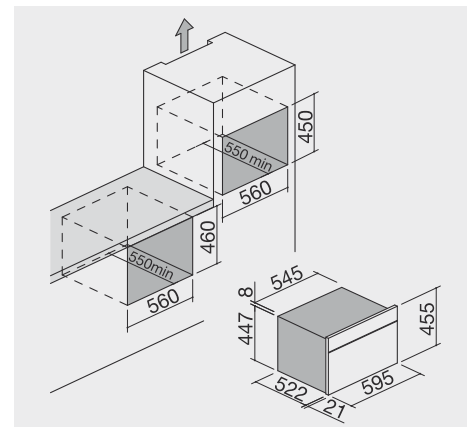

KEY FEATURES

- 8 functions
- 11 automatic cooking programs
- touch control digital programmer
- safety devices: electronic child safety lock
- stainless steel handle
- microwave power up to 1000W
- capacity: 34 litres
- features: stainless steel oven lining, door with triple and heat-reflecting glass
- equipment: internal light, drop-down grill, turnable plate, 1 raised stainless steel shelf, 1 pyrex tray, 1 pizza plate
- maximum temperature: 220°C
- maximum connected load: 3.4kW

energy rating **A**