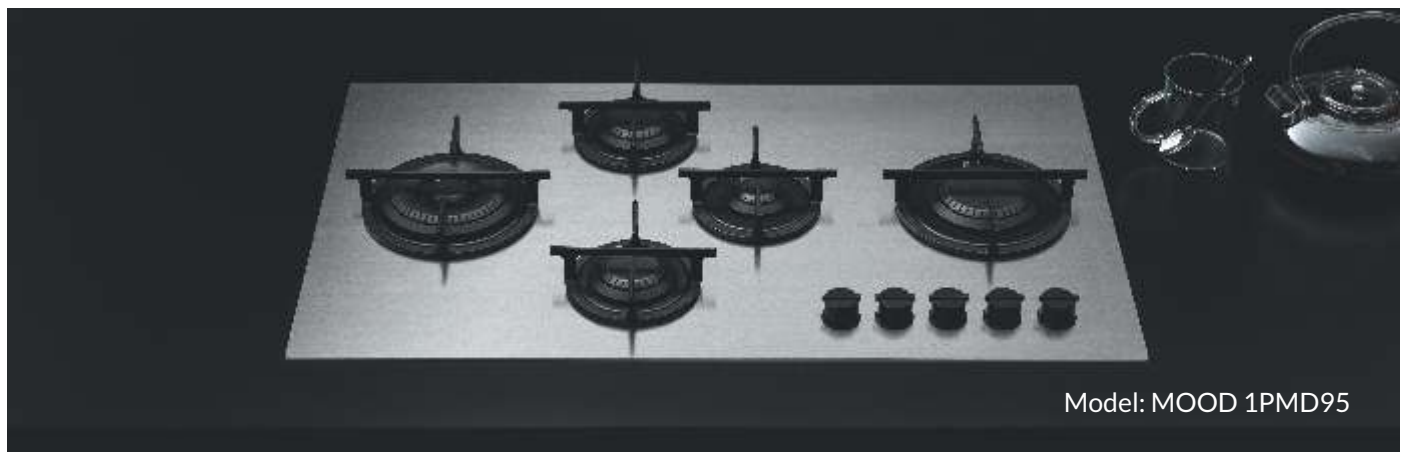

1RUBMD1

GUIDE PRICE

£959.60 + VAT

Model: MOOD 1PMD95

FLUSH MOUNTED SINKS

THE SQUARE BOWL COLLECTION

180 x 400mm Square Single Bowl
with Radius '15'

KEY FEATURES