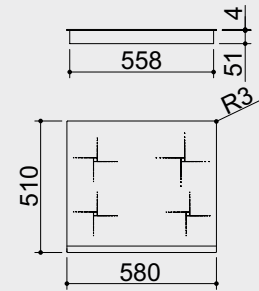

Induction zones:

- 1 \varnothing 200mm zone: 1.4/1.85 kW
- 1 \varnothing 160mm zone: 1.4 kW/1.85 kW
- 2 \varnothing 160mm zone: 1.4 kW

560mm x 490mm cut-out

PRODUCT CODE

1PIDG64N

GUIDE PRICE

£828.52 + VAT

800mm Induction Hob