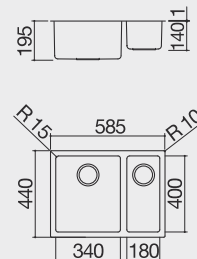

PRODUCT CODE

1X7040I

GUIDE PRICE

£455.29 + VAT

585 x 440mm Square One & Half Bowl
with Radius '15'

KEY FEATURES

- Manufactured in high grade AISI 304 stainless steel
- Single bowl 585 x 440 x 195mm
- 3.5" basket strainer waste with stainless steel cover
- Space saver one-way trap with dishwasher connection

PRODUCT CODE

1X642I

GUIDE PRICE

£616.10 + VAT

750 x 440mm Square One & Half Bowl
with Radius '15'

KEY FEATURES

- Manufactured in high grade AISI 304 stainless steel
- Single bowl 750 x 440 x 195mm
- 3.5" basket strainer waste with stainless steel cover
- Space saver one-way trap with dishwasher connection