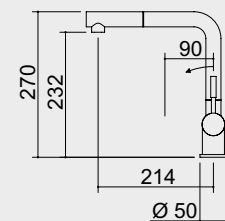

PRODUCT CODE

1RUBMSTD

GUIDE PRICE

£319.18 + VAT

B_Open telescopic mixer tap with pull out spray head

KEY FEATURES

- Pull out spray head
- Ceramic disc cartridge
- Tap rotation: 360°
- Tap base: ø 55mm
- Control base: ø 50mm
- Tap hole: ø 35mm

PRODUCT CODE

1RUBMBOA

GUIDE PRICE

£515.42 + VAT

Vintage Steel Shower mixer tap head with pull out spray

KEY FEATURES

- Pull out spray head
- AISI 304 stainless steel
- Ceramic disc cartridge
- Tap rotation: 180°
- Tap base: ø 50mm
- Tap hole: ø 35mm