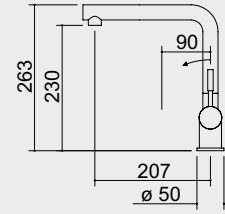

PRODUCT CODE

1RUBMBFA

GUIDE PRICE

£492.45 + VAT

MONOBLOCK TAPS

Steel mixer tap

KEY FEATURES

- AISI 304 stainless steel
- Ceramic disc cartridge
- Tap rotation: 360°
- Tap base: ø 50mm
- Tap hole: ø 35mm

PRODUCT CODE

1RUBMST

GUIDE PRICE

£274.95 + VAT

Steel Shower mixer tap with pull out spray head

KEY FEATURES

- Pull out spray head
- AISI 304 stainless steel
- Ceramic disc cartridge
- Tap rotation: 180°
- Tap base: ø 50mm
- Tap hole: ø 35mm