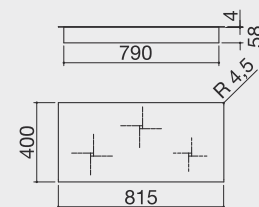

795mm x 380mm cut-out

PRODUCT CODE

1PID93NQ

GUIDE PRICE

£1,075.35 + VAT