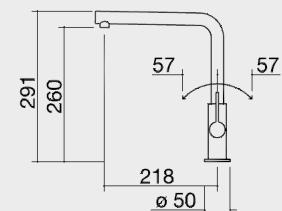

KEY FEATURES

- Black
- Ceramic disc cartridge
- Tap rotation: 360°
- Tap base: 50 x 50mm
- Tap hole: $\varnothing$ 35mm

NEW