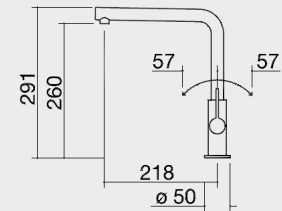

GUIDE PRICE

£258.34 + VAT

MONOBLOCK TAPS

Unique Two Mixer Tap

KEY FEATURES

- Black
- Ceramic disc cartridge
- Tap rotation: 360°
- Tap base: 50 x 50mm
- Tap hole: \varnothing 35mm

NEW

PRODUCT CODE