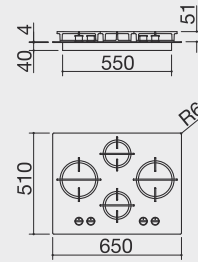

560mm x 480mm cut-out

PRODUCT CODE

1PMD64N

GUIDE PRICE

£1,010.00 + VAT