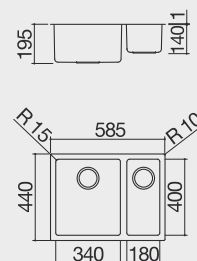

PRODUCT CODE

1X7040I

GUIDE PRICE

£455.29 + VAT

585 x 440mm Square One & Half Bowl
with Radius '15'

KEY FEATURES

- Manufactured in high grade AISI 304 stainless steel
- Single bowl 585 x 440 x 195mm
- 3.5" basket strainer waste with stainless steel cover
- Space saver one-way trap with dishwasher connection

PRODUCT CODE

1X642I

GUIDE PRICE

£616.10 + VAT

750 x 440mm Square One & Half Bowl
with Radius '15'

KEY FEATURES

- Manufactured in high grade AISI 304 stainless steel
- Single bowl 750 x 440 x 195mm
- 3.5" basket strainer waste with stainless steel cover
- Space saver one-way trap with dishwasher connection