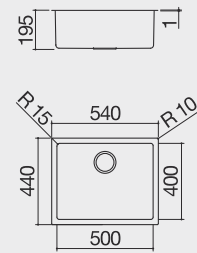

PRODUCT CODE

1X5040I

GUIDE PRICE

£301.16 + VAT

700 x 400mm Square Single Bowl
with Radius '15'

KEY FEATURES

- Manufactured in high grade AISI 304 stainless steel
- Single bowl 710 x 400 x 195mm
- 3.5" basket strainer waste with stainless steel cover
- Space saver one-way trap with dishwasher connection