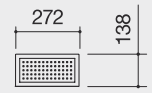

PRODUCT CODE

1CVS

GUIDE PRICE

£103.16 + VAT