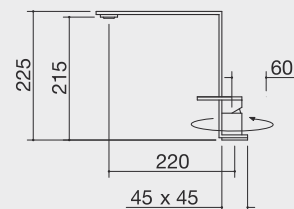

PRODUCT CODE

1RUBMDT

GUIDE PRICE

£881.79 + VAT

MOOD One Mixer Tap Single Lever

KEY FEATURES

- AISI 316 stainless steel
- Ceramic disc cartridge
- Tap rotation: 360°
- Tap base: 45 x 45mm
- Tap hole: Ø 35mm

PRODUCT CODE