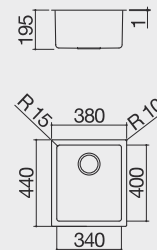

PRODUCT CODE
1X1840S

GUIDE PRICE
£231.66 + VAT

340 x 400mm Undermounted
Square Single Bowl with Radius '15'

 **UM**

KEY FEATURES

- Manufactured in high grade AISI 304 stainless steel
- Undermounted bowl 340 x 400 x 195mm
- 3.5" basket strainer waste with stainless steel cover
- Space saver one-way trap with dishwasher connection