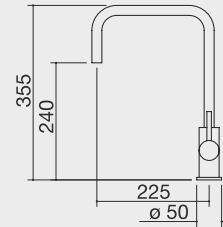

PRODUCT CODE

1RUBMBLI

GUIDE PRICE

£210.91 + VAT