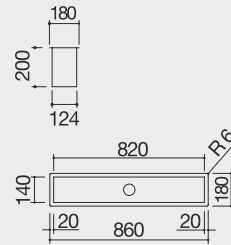

PRODUCT CODE

1LLB95

GUIDE PRICE

£851.08 + VAT

860 x 510mm Double Bowl
with Radius '0'

KEY FEATURES

- Manufactured in high grade AISI 304 stainless steel
- Bowls with radius "0"
- 3950x450x2150 h mm and 30x450x2150 h mm bowls
- Equipment: 3.5" basket strainer waste, pop-up plug, overflow
- 900mm base unit for bowls

PRODUCT CODE

1LLB105

GUIDE PRICE

£926.23 + VAT

1,160 x 510mm Double Bowl with Drainer
Radius '0'

KEY FEATURES

- Manufactured in high grade AISI 304 stainless steel
- Bowls with radius "0"
- 3950x450x2150 h mm and 340x450x2150 h mm bowls
- Equipment: 3.5" basket strainer waste, pop-up plug, overflow
- 900mm base unit for bowls

PRODUCT CODE

1LLB125

GUIDE PRICE

£1,172.87 + VAT

ACCESSORISED CHANNELS FLUSH MOUNTED AND BUILT-IN

BARAZZA
taste of design

900mm Built-in and Flush Channel

KEY FEATURES

- Manufactured in high grade AISI 304 stainless steel
- Satin stainless steel
- 2" basket strainer waste bowl
- Space for 3 units
- 840 x 160mm cut-out
- Flush: see website
- 900mm base unit

PRODUCT CODE