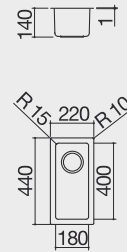

UNDERMOUNTED SINKS

THE SQUARE BOWL COLLECTION

180 x 400mm Undermounted
Square Single Bowl with Radius '15'

UM

KEY FEATURES

- Manufactured in high grade AISI 304 stainless steel
- Undermounted bowl 180 x 400 x 140mm
- 3.5" basket strainer waste with stainless steel cover
- Space saver one-way trap with dishwasher connection
- 400mm base unit

PRODUCT CODE
1X1840S

GUIDE PRICE
£231.66 + VAT

340 x 400mm Undermounted
Square Single Bowl with Radius '15'

UM

KEY FEATURES

- Manufactured in high grade AISI 304 stainless steel
- Undermounted bowl 340 x 400 x 195mm
- 3.5" basket strainer waste with stainless steel cover
- Space saver one-way trap with dishwasher connection

PRODUCT CODE
1X3440S

GUIDE PRICE
£244.30 + VAT

400 x 400mm Undermounted
Square Single Bowl with Radius '15'

UM

KEY FEATURES

- Manufactured in high grade AISI 304 stainless steel
- Undermounted bowl 400 x 400 x 195mm
- 3.5" basket strainer waste with stainless steel cover
- Space saver one-way trap with dishwasher connection

PRODUCT CODE
1X4040S

GUIDE PRICE
£255.88 + VAT

450 x 400mm Undermounted
Square Single Bowl with Radius '15'

UM

KEY FEATURES

- Manufactured in high grade AISI 304 stainless steel
- Undermounted bowl 450 x 400 x 195mm
- 3.5" basket strainer waste with stainless steel cover
- Space saver one-way trap with dishwasher connection

PRODUCT CODE
1X4540S

GUIDE PRICE
£262.20 + VAT