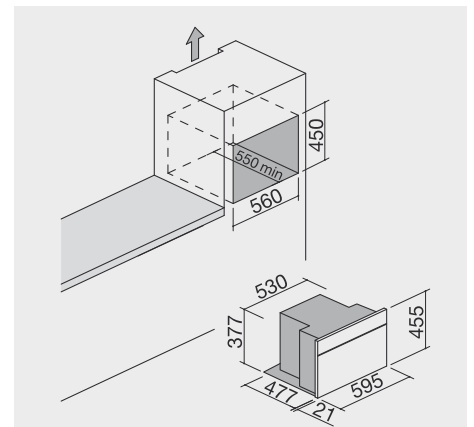

energy rating **A**

PRODUCT CODE

1MCFY

GUIDE PRICE

£1,092.96 + VAT

Compact Coffee Machine Touch Control

KEY FEATURES

- Automatic operation
- Touch control digital programmer
- Safety devices: electronic child safety lock
- Adjustable grind settings
- Dispenser for steam and boiling water
- Adjustable coffee intensity
- Clean function
- Sensor light: lack of water, full coffee grounds container, change filter
- Watertank capacity: 2.5 litres
- Features: LED light
- Maximum connected load: 1.4kW