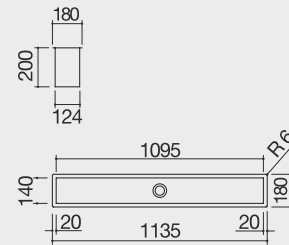

PRODUCT CODE

1LLB95

GUIDE PRICE

£851.08 + VAT

860 x 510mm Double Bowl
with Radius '0'

KEY FEATURES

- Manufactured in high grade AISI 304 stainless steel
- Bowls with radius "0"
- 3950x450x2150 h mm and 30x450x2150 h mm bowls
- Equipment: 3.5" basket strainer waste, pop-up plug, overflow
- 900mm base unit for bowls

PRODUCT CODE

1LLB105

GUIDE PRICE

£926.23 + VAT

1,160 x 510mm Double Bowl with Drainer
Radius '0'

KEY FEATURES

- Manufactured in high grade AISI 304 stainless steel
- Bowls with radius "0"
- 3950x450x2150 h mm and 340x450x2150 h mm bowls
- Equipment: 3.5" basket strainer waste, pop-up plug, overflow
- 900mm base unit for bowls

- Manufactured in high grade AISI 304 stainless steel
- Satin stainless steel
- 2" basket strainer waste bowl
- Space for 3 units
- 840 x 160mm cut-out
- Flush: see website
- 900mm base unit

PRODUCT CODE

1CI90-UK

GUIDE PRICE

£480.90 + VAT

1200mm Built-in and Flush Channel

KEY FEATURES

- Manufactured in high grade AISI 304 stainless steel
- Satin stainless steel
- 2" basket strainer waste bowl
- Space for 4 units
- 1115 x 160mm cut-out
- Flush: see website
- 1200mm base unit-UK