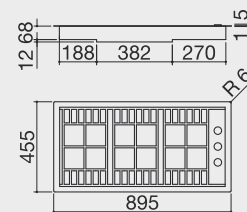

Burners

- 1 auxiliary: 1kW
- 1 semi-rapid: 1.75kW
- 1 triple ring: 3.3kW

PRODUCT CODE

1PLB2T

GUIDE PRICE

£1,342.52 + VAT

1200mm Lab Gas Hob

KEY FEATURES