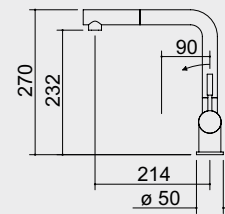

PRODUCT CODE

1RUBMST

GUIDE PRICE

£274.95 + VAT

Steel Shower mixer tap with pull out spray head

KEY FEATURES

- Pull out spray head
- AISI 304 stainless steel
- Ceramic disc cartridge
- Tap rotation: 180°
- Tap base: ø 50mm
- Tap hole: ø 35mm