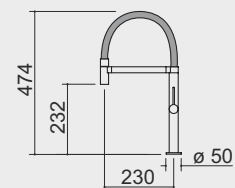

PRODUCT CODE

1RUBMLB4

GUIDE PRICE

£530.07 + VAT

Flexi mixer tap

KEY FEATURES

- Satin finish stainless steel
- Pull out spray head
- Ceramic disc cartridge
- Tap rotation: 360°
- Tap base: \varnothing 50 mm
- Tap hole: \varnothing 35mm