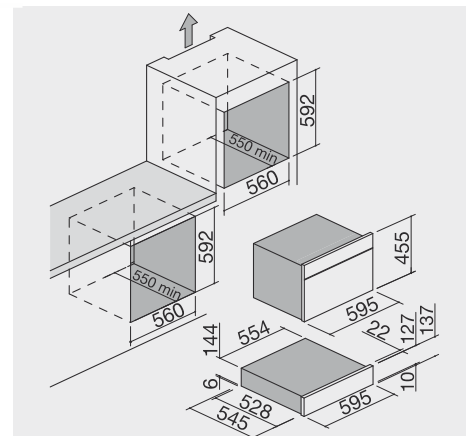

energy rating **A**

PRODUCT CODE

1FFYPII

GUIDE PRICE

£1,043.00 + VAT

Warming Drawer

KEY FEATURES

- Keep tableware warm function
- Keep cooked food warm
- Defrost function
- Temperature adjustable from 30°C to 70°C
- Operation light
- Cool front panel
- Internal surface in tempered black glass
- Telescopic rails