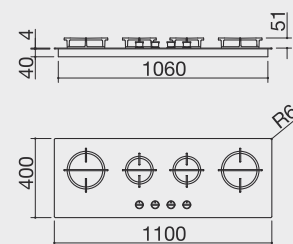

1070mm x 480mm cut-out

PRODUCT CODE

1PMD104N

GUIDE PRICE

£1,079.03 + VAT