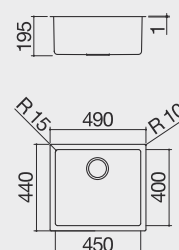

PRODUCT CODE
1X4040I

GUIDE PRICE
£279.86 + VAT

450 x 400mm Square Single Bowl
with Radius '15'

KEY FEATURES

- Manufactured in high grade AISI 304 stainless steel
- Single bowl 450 x 400 x 195mm
- 3.5" basket strainer waste with stainless steel cover
- Space saver one-way trap with dishwasher connection