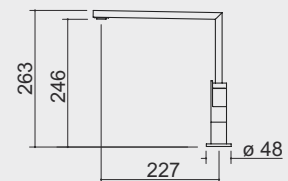

PRODUCT CODE

1RUBMGL

GUIDE PRICE

£520.02 + VAT

LAB4 mixer tap

KEY FEATURES

- Satin finish stainless steel
- Pull out spray head
- Ceramic disc cartridge
- Tap rotation: 360°
- Tap base: 50x50mm
- Tap hole: \varnothing 35mm