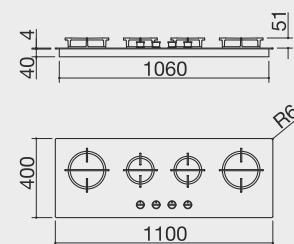

1070mm x 480mm cut-out

PRODUCT CODE

1PMD104

GUIDE PRICE

£1,085.85 + VAT