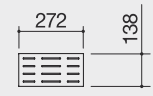

PRODUCT CODE

1CPC

GUIDE PRICE

£97.77 + VAT