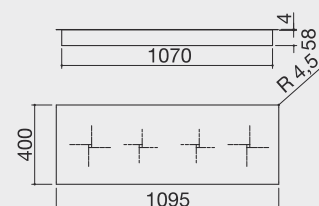

1075mm x 380mm cut-out

PRODUCT CODE

1PID124NQ

GUIDE PRICE

£1,217.88 + VAT