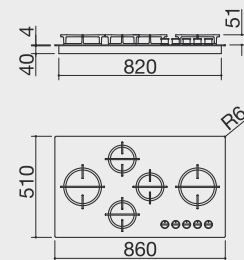

830mm x 480mm cut-out

PRODUCT CODE

1PMD95

GUIDE PRICE

£1,173.41 + VAT