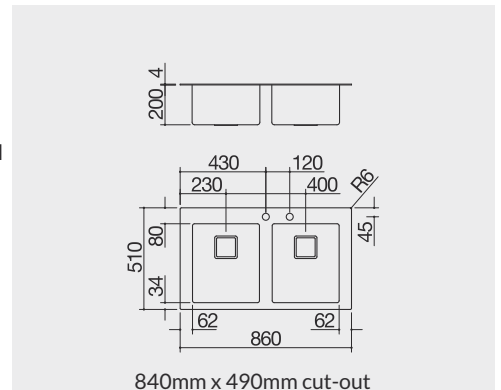

PRODUCT CODE

1LMD91

GUIDE PRICE

£925.47 + VAT

860 x 510mm MOOD Built-in Sink

KEY FEATURES

- 4mm AISI 304 stainless steel sink top
- AISI 304 stainless steel applied square bowl with radius 12
- 340 x 400 x 200 h mm bowl
- Equipment: 3.5" square basket strainer waste, perimeter overflow, pop-up plug
- Mixer tap hole: 2 standard holes
- 900mm base unit for bowl