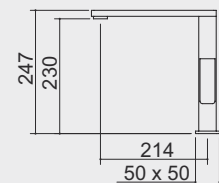

PRODUCT CODE

1RUBMBF1

GUIDE PRICE

£315.70 + VAT

LAB In Mixer Tap

KEY FEATURES

- Satin finish stainless steel
- Ceramic disc cartridge
- Tap rotation: 360°
- Minimum height: 42mm
- Tap base: 50x50mm
- Controls base: ø 35mm