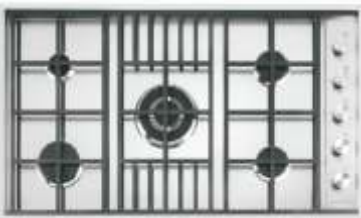

900mm Lab Gas Hob

KEY FEATURES

- Manufactured in high grade AISI 304 stainless steel
- Built-in or flush installation
- Automatic ignition
- Integrated side control panel
- Cast iron pan supports

Burners

- 1 auxiliary: 1kW
- 1 semi-rapid: 1.75kW
- 1 rapid: 3kW
- 1 triple ring: 3.3kW