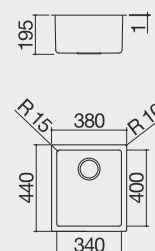

FLUSH MOUNTED SINKS

THE SQUARE BOWL COLLECTION

180 x 400mm Square Single Bowl
with Radius '15'

KEY FEATURES

- Manufactured in high grade AISI 304 stainless steel
- Single bowl 180 x 400 x 140mm
- 3.5" basket strainer waste with stainless steel cover
- Space saver one-way trap with dishwasher connection

PRODUCT CODE
1X1840I

GUIDE PRICE
£262.63 + VAT

340 x 400mm Square Single Bowl
with Radius '15'

KEY FEATURES

- Manufactured in high grade AISI 304 stainless steel
- Single bowl 340 x 400 x 195mm
- 3.5" basket strainer waste with stainless steel cover
- Space saver one-way trap with dishwasher connection

PRODUCT CODE
1X3440I

GUIDE PRICE
£281.15 + VAT

400 x 400mm Square Single Bowl
with Radius '15'

KEY FEATURES

- Manufactured in high grade AISI 304 stainless steel
- Single bowl 400 x 400 x 195mm
- 3.5" basket strainer waste with stainless steel cover
- Space saver one-way trap with dishwasher connection

PRODUCT CODE
1X4040I

GUIDE PRICE
£279.86 + VAT

450 x 400mm Square Single Bowl
with Radius '15'

KEY FEATURES

- Manufactured in high grade AISI 304 stainless steel
- Single bowl 450 x 400 x 195mm
- 3.5" basket strainer waste with stainless steel cover
- Space saver one-way trap with dishwasher connection

PRODUCT CODE
1X4540I

GUIDE PRICE
£288.99 + VAT