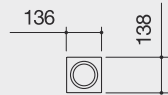

- AISI 304 stainless steel

PRODUCT CODE

1CRG

GUIDE PRICE

£44.85 + VAT

Bottle Holder

KEY FEATURES

- Black HPL shelf
- AISI 304 stainless steel