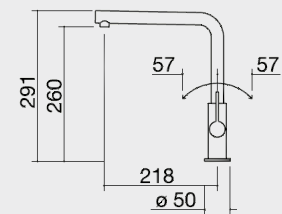

KEY FEATURES

- Black
- Pull out spray head
- Ceramic disc cartridge
- Tap rotation: 360°
- Tap base: $\varnothing$ 50mm
- Tap hole: $\varnothing$ 35mm

NEW

PRODUCT CODE

1RUBUN2D

GUIDE PRICE

£367.32 + VAT