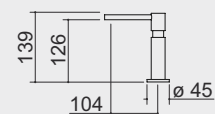

PRODUCT CODE

1RUBMFX

GUIDE PRICE

£546.27 + VAT

Up soap dispenser

KEY FEATURES

- Satin finish stainless steel
- Built-in dispenser with container for liquid soap/detergent
- Container: \varnothing 65x200mm
- Dispenser: \varnothing 45mm
- Dispenser hole: \varnothing 35mm