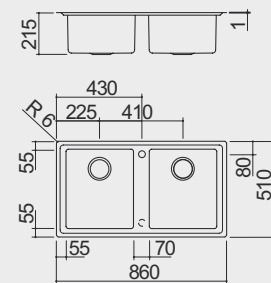

KEY FEATURES

- Manufactured in high grade AISI 304 stainless steel
- Single bowl 750 x 440 x 195mm
- 3.5" basket strainer waste with stainless steel cover
- Space saver one-way trap with dishwasher connection

PRODUCT CODE
1LES91PD RH DRAINER **1LES91PS** LH DRAINER

GUIDE PRICE
£407.16 + VAT

860 x 510mm Double Bowl
with Radius '15'

 **FEB**  **FT**

KEY FEATURES

- Manufactured in high grade AISI 304 stainless steel
- Bowls with radius "15"
- 340x400x2150 h mm bowls
- Equipment: 3.5" basket strainer waste, stainless steel drain cover, perimeter overflow
- 900mm base unit for bowls

PRODUCT CODE
1LES92P

GUIDE PRICE
£557.93 + VAT

860 x 510mm Single Bowl
with Radius '15'

 **FEB**  **FT**

KEY FEATURES

- Manufactured in high grade AISI 304 stainless steel
- Bowl with radius "15"
- 710x400x2150 h mm bowl
- Equipment: 3.5" basket strainer waste, stainless steel drain cover, perimeter overflow
- 600mm base unit for bowl