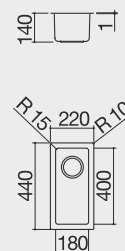

- Manufactured in high grade AISI 304 stainless steel
- Single bowl 180 x 400 x 140mm
- 3.5" basket strainer waste with stainless steel cover
- Space saver one-way trap with dishwasher connection

PRODUCT CODE
1X1840I