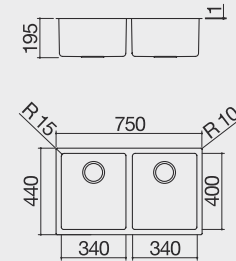

PRODUCT CODE

1X7040S

GUIDE PRICE

£ 373.09 + VAT

585 x 440mm Undermounted
Square One & Half Bowl with Radius '15'

 **UM**

KEY FEATURES

- Manufactured in high grade AISI 304 stainless steel
- Undermounted bowl 585 x 440 x 195mm
- 3.5" basket strainer waste with stainless steel cover
- Space saver one-way trap with dishwasher connection

KEY FEATURES

- Manufactured in high grade AISI 304 stainless steel
- Single bowl 750 x 440 x 195mm
- 3.5" basket strainer waste with stainless steel cover
- Space saver one-way trap with dishwasher connection