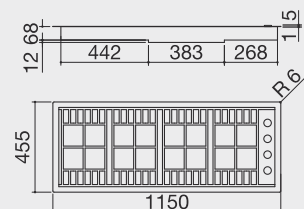

PRODUCT CODE

1PLB3T

GUIDE PRICE

£1,382.82 + VAT